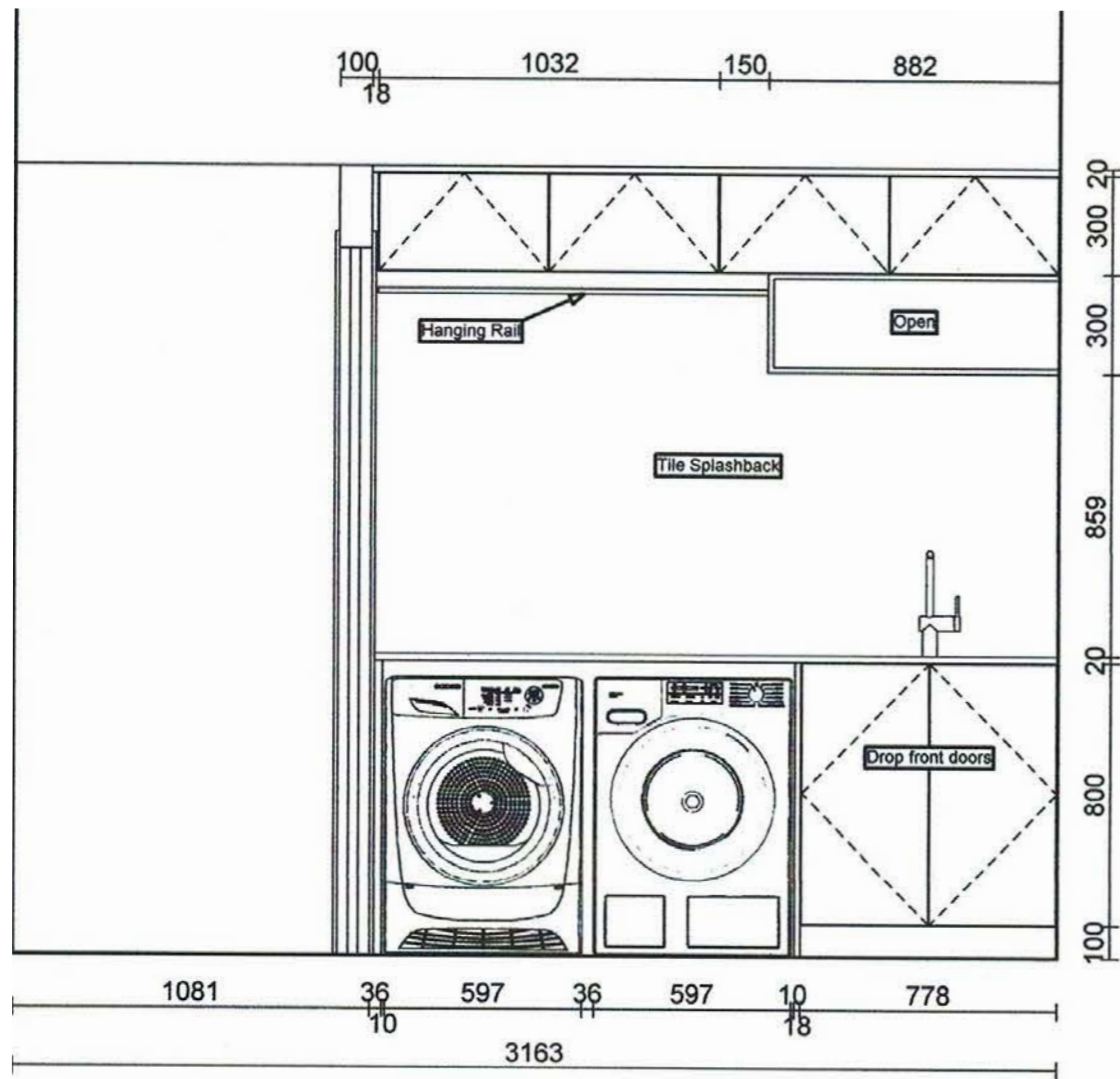

LAUNDRY SPECIFICATIONS
CABINERY: 18mm Prime Melamine Atmos Velvet TBC
BENCHTOPS: 20mm Trendstone Engineered Stone
Stellar Range TBC
BOWL: Acero Loxley DV108, Undermounted
TAPWARE: TBC
HANDLES: Appliance Pull to tall, w: drop front drawers, finger pull uppers
SPLASHBACK: Owner Supplied