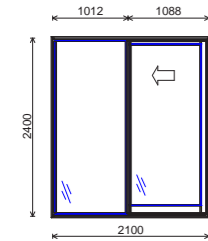

W12 - BED 2 1
SUITE : Southern41™
FRAME : Standard Frame
FLASHING : 70mm Head Flashing - 999070/71
TRIM SIZE : 2415mm x 2115mm
FRAME COLOUR : To be advised Group 1
WIND ZONE : High
LINER : H3 Paint Quality Pine 19mm Thick Architraved Mitre Cut
GLASS : 04LBLE114BK04CLFLT
UNIT WEIGHT : 127.05 kg
WAZZ COMPONENTS : 40mm Support Bar
WALL THICKNESS : 160
SILL LINER : TRUE
SL FRAME : FLAT
BEADED PANEL : TRUE
COVER TRIM : SQUARE
TRACK FINISH : BLACK
HEIGHT FROM FLOOR : 0

COMMENTS: LOW-E XCEL GLASS DOUBLE GLAZED

- 1 x Comp to be advised (COMP30_TBA) Malta Pin SD 35 LG D 34/34 CT COLOURS M82441P

13

W13 - BED 3 1
SUITE : Southern41™
FRAME : Standard Frame
FLASHING : 70mm Head Flashing - 999070/71
TRIM SIZE : 2415mm x 2115mm
FRAME COLOUR : To be advised Group 1
WIND ZONE : High
LINER : H3 Paint Quality Pine 19mm Thick Architraved Mitre Cut
GLASS : 04LBLE114BK04CLFLT
UNIT WEIGHT : 127.05 kg
WAZZ COMPONENTS : 40mm Support Bar
WALL THICKNESS : 160
SILL LINER : TRUE
SL FRAME : FLAT
BEADED PANEL : TRUE
COVER TRIM : SQUARE
TRACK FINISH : BLACK
HEIGHT FROM FLOOR : 0

COMMENTS: LOW-E XCEL GLASS DOUBLE GLAZED

- 1 x Comp to be advised (COMP30_TBA) Malta Pin SD 35 LG D 34/34 CT COLOURS M82441P

14