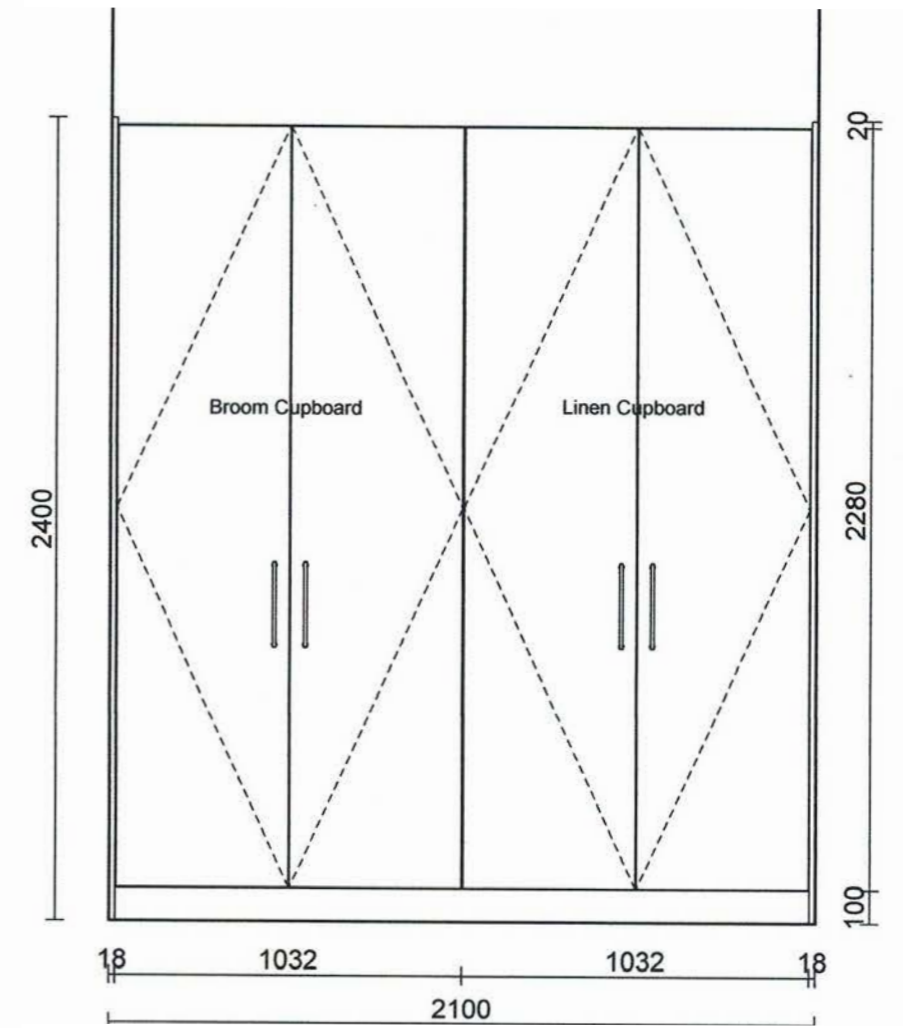

LAUNDRY SPECIFICATIONS
CABINERY: 18mm Prime Melamine Atmos Velvet TBC
BENCHTOPS: 20mm Trendstone Engineered Stone
Stellar Range TBC
BOWL: Acero Loxley DV108, Undermounted
TAPWARE: TBC
HANDLES: Appliance Pull to tall, w: drop front drawers, finger pull uppers
SPLASHBACK: Owner Supplied