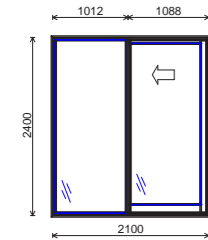

W11 - BED 1 1
SUITE : Southern41™
FRAME : Standard Frame
FLASHING : 70mm Head Flashing - 999070/71
TRIM SIZE : 2415mm x 3315mm
FRAME COLOUR : To be advised Group 1
WIND ZONE : High
LINER : H3 Paint Quality Pine 19mm Thick Architraved Mitre Cut
GLASS : 04LBLE114BK04CLFLT
UNIT WEIGHT : 63.94 kg
WAZZ COMPONENTS : 40mm Support Bar
WALL THICKNESS : 160
SILL LINER : TRUE
SL FRAME : FLAT
BEADED PANEL : FALSE
COVER TRIM : SQUARE
TRACK FINISH : BLACK
HEIGHT FROM FLOOR : 0

COMMENTS: LOW-E XCEL GLASS DOUBLE GLAZED
RESTRICTOR STAYS

INCLUDES SWISH SELF CLOSE
AND LATCHING MECHANISM

- 1 x Comp to be advised (COMP30_TBA) Malta Pin SD 35 LG D 34/34 CT COLOURS M82441P
- 2 x Comp to be advised (COMP30_TBA) Malta Helix Seal Fast.LP LH COLOURS
- 2 x Comp to be advised (COMP30_TBA) Malta Helix Seal Fast.LP RH COLOURS
- 2 x Mill Finish Component Stays Restrictor 130 S/Steel MSTP013

12