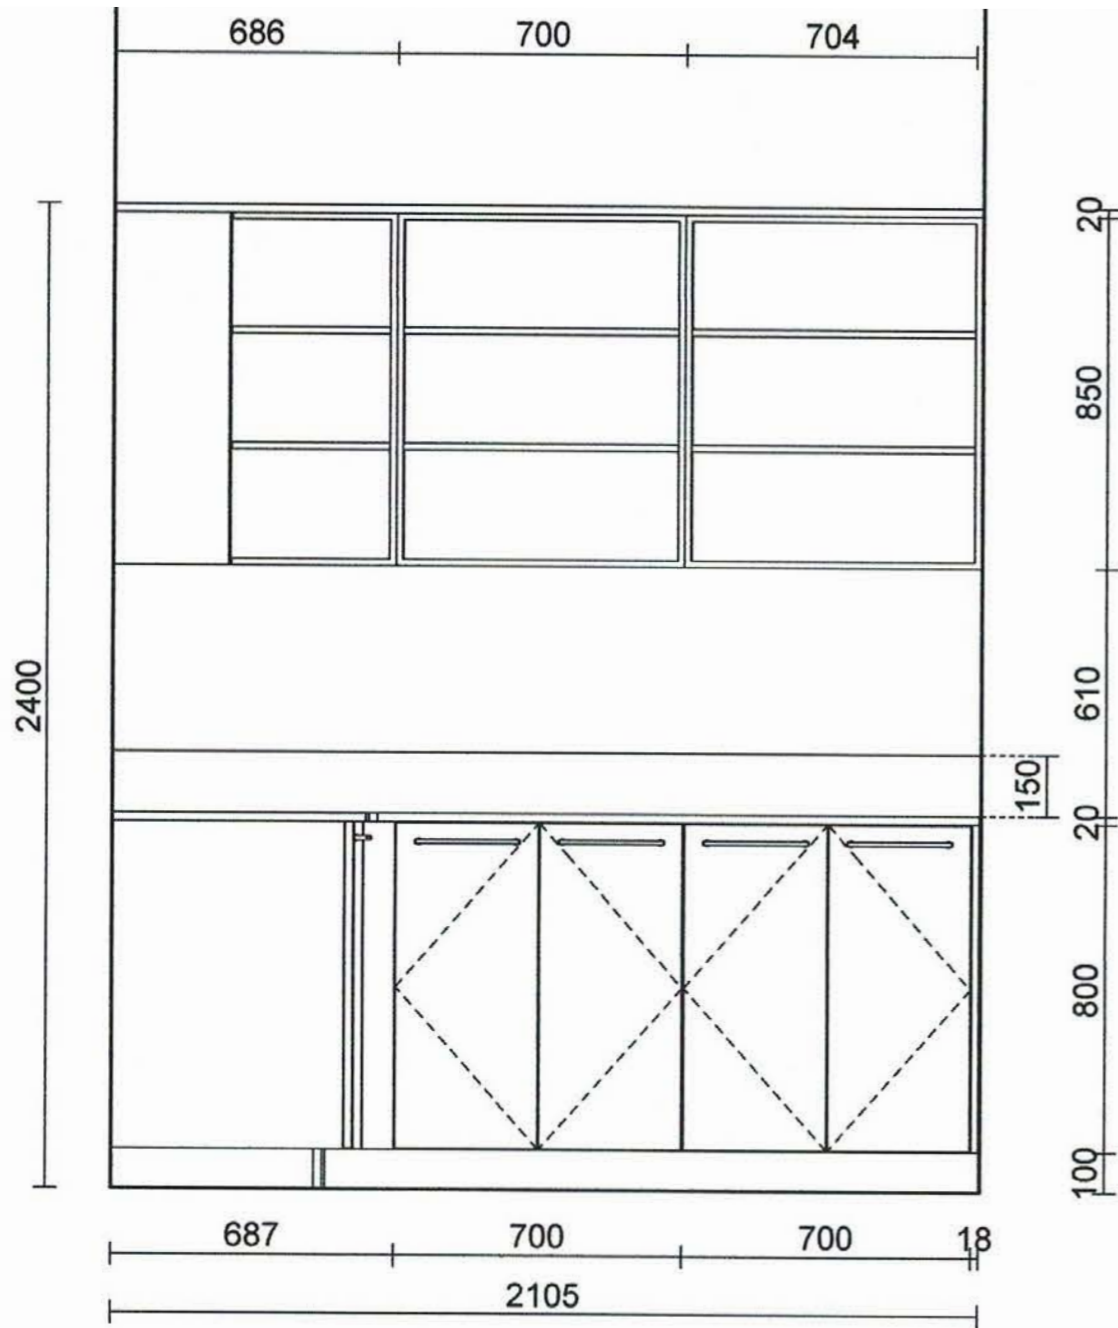

KITCHEN SPECIFICATIONS
 CABINETS: 18mm Melteca Seal Grey, Satin
 ISLAND PANELS: Sage American White Oak Curved Slat Panel
 BENCHTOPS: 20mm Trendstone Engineered Stone
 Stellar Range TBC
 BOWL: Acero DV206 S/S Double Bowl, undermounted. Overall size 760mm
 TAPWARE: Owner Supply TBC
 HANDLES: Shadowrail Drawers. Finger Pull Opening Wall.
 SPLASHBACK: 20mm Trendstone Engineered Stone
 Stellar Range TBC