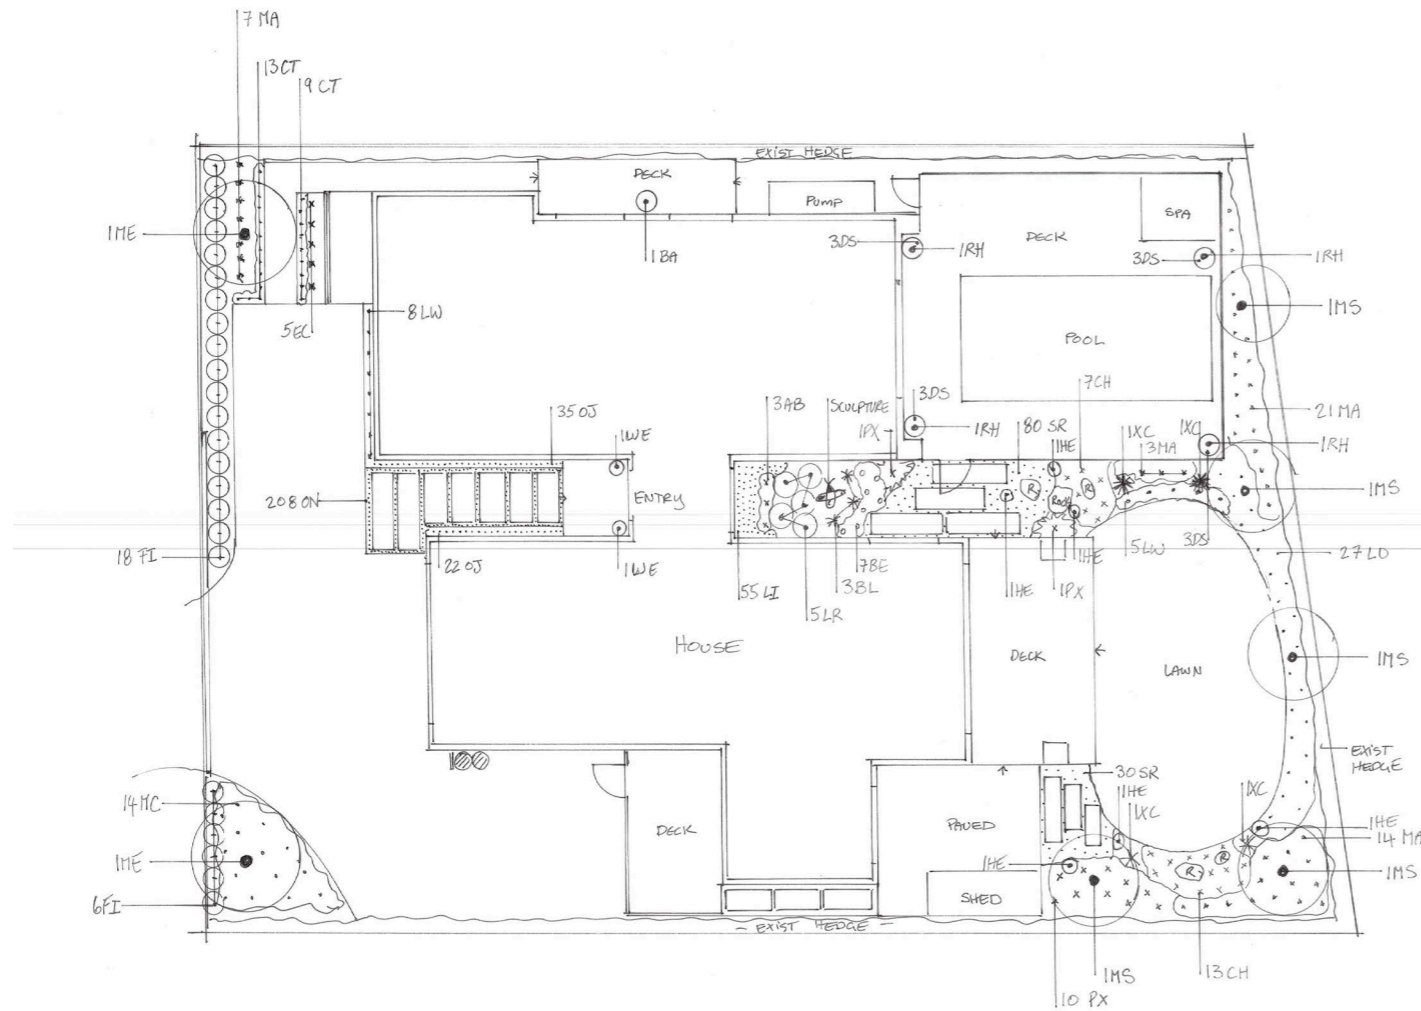

Mulch
Central Landscapes Reharvest Decorative

ROCKS

Feature
Volcanic 400mm

UTILITIES

WATER TANK

Absolute Concrete 22,000 Lt Fully Buried

WASTE WATER

Fastflo 1500 Series Vortex