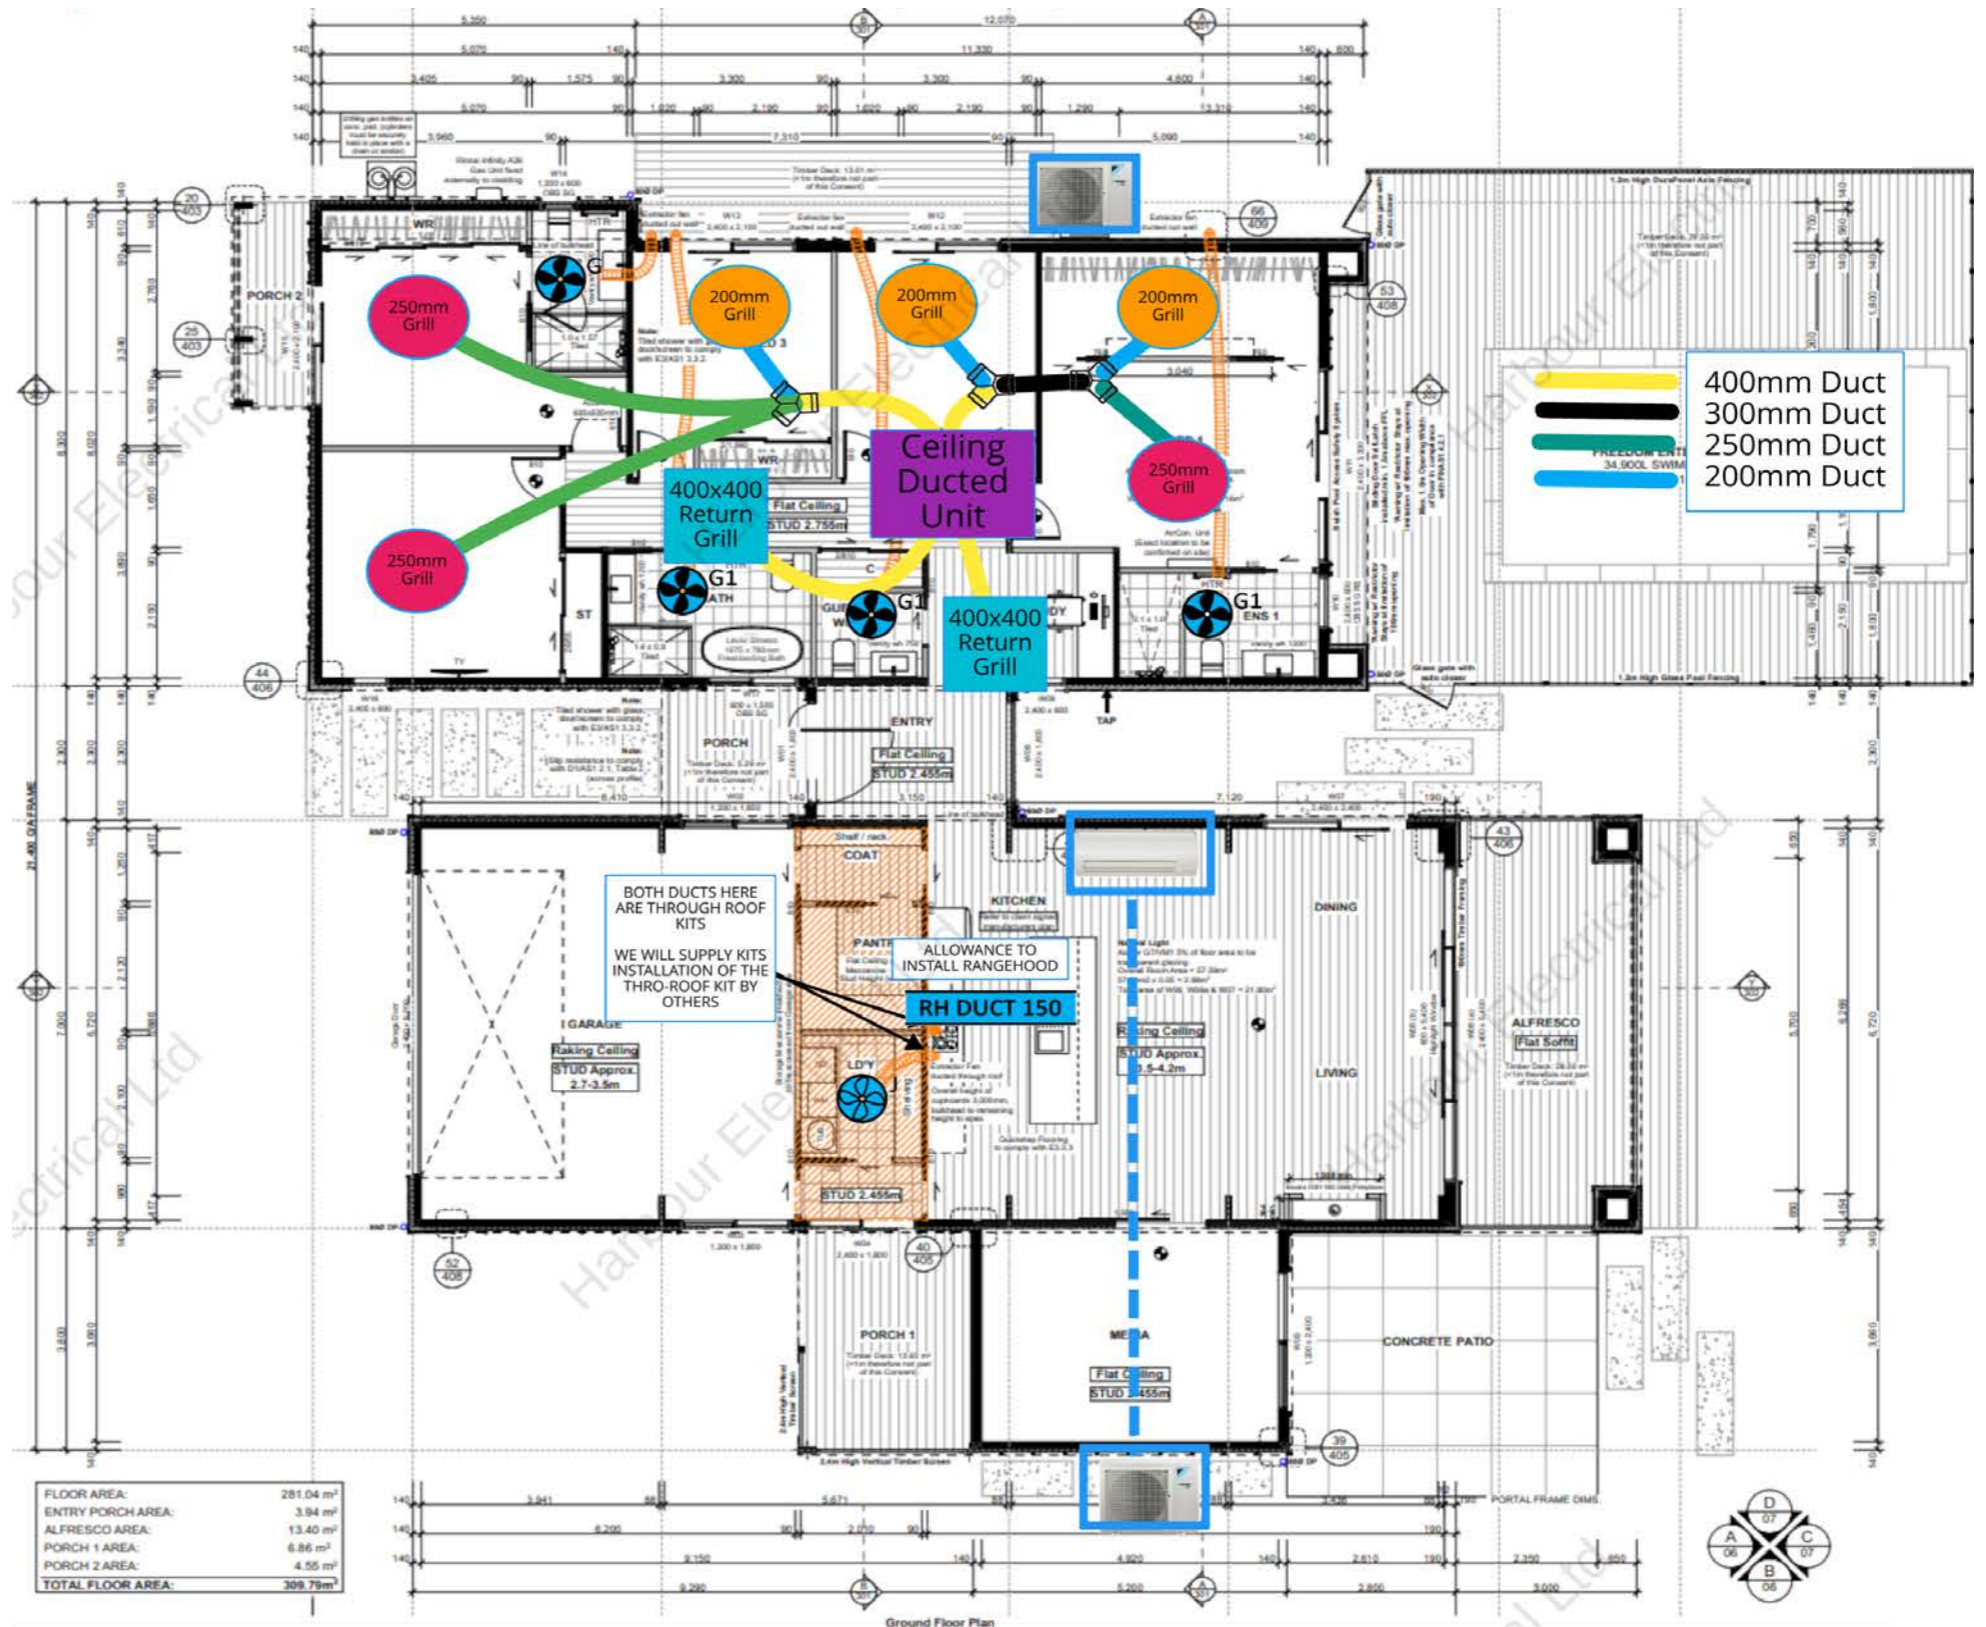

Legend

Symbol	Code	Name
	2221	VYNCO 150MM INLINE FAN KIT 3M
	2222	VYNCO 150MM INLINE FAN KIT 6M
	2082	150MM RANGEHOOD DUCTING - THRO ROOF KIT & INSTALLATION OF RANGEHOOD
	2224	MANROSE 150MM LOW PROFILE FAN KIT - THRO ROOF KIT
	7500HEATP.1	HEAT PUMP INSTALL
	7503	DAIKIN DUCTED UNIT 7.1kW/8.0kW (FDMA71A-VCV)
	7503	DAIKIN CORA 7kW COOLING 8kW HEATING OUTDOOR UNIT
	7504	DAIKIN CORA 7kW COOLING 8kW HEATING INDOOR UNIT
	7533	SUPPLY DUCTING
	DUCTEDMAIN.1	INSTALLATION OF DUCTED SYSTEM