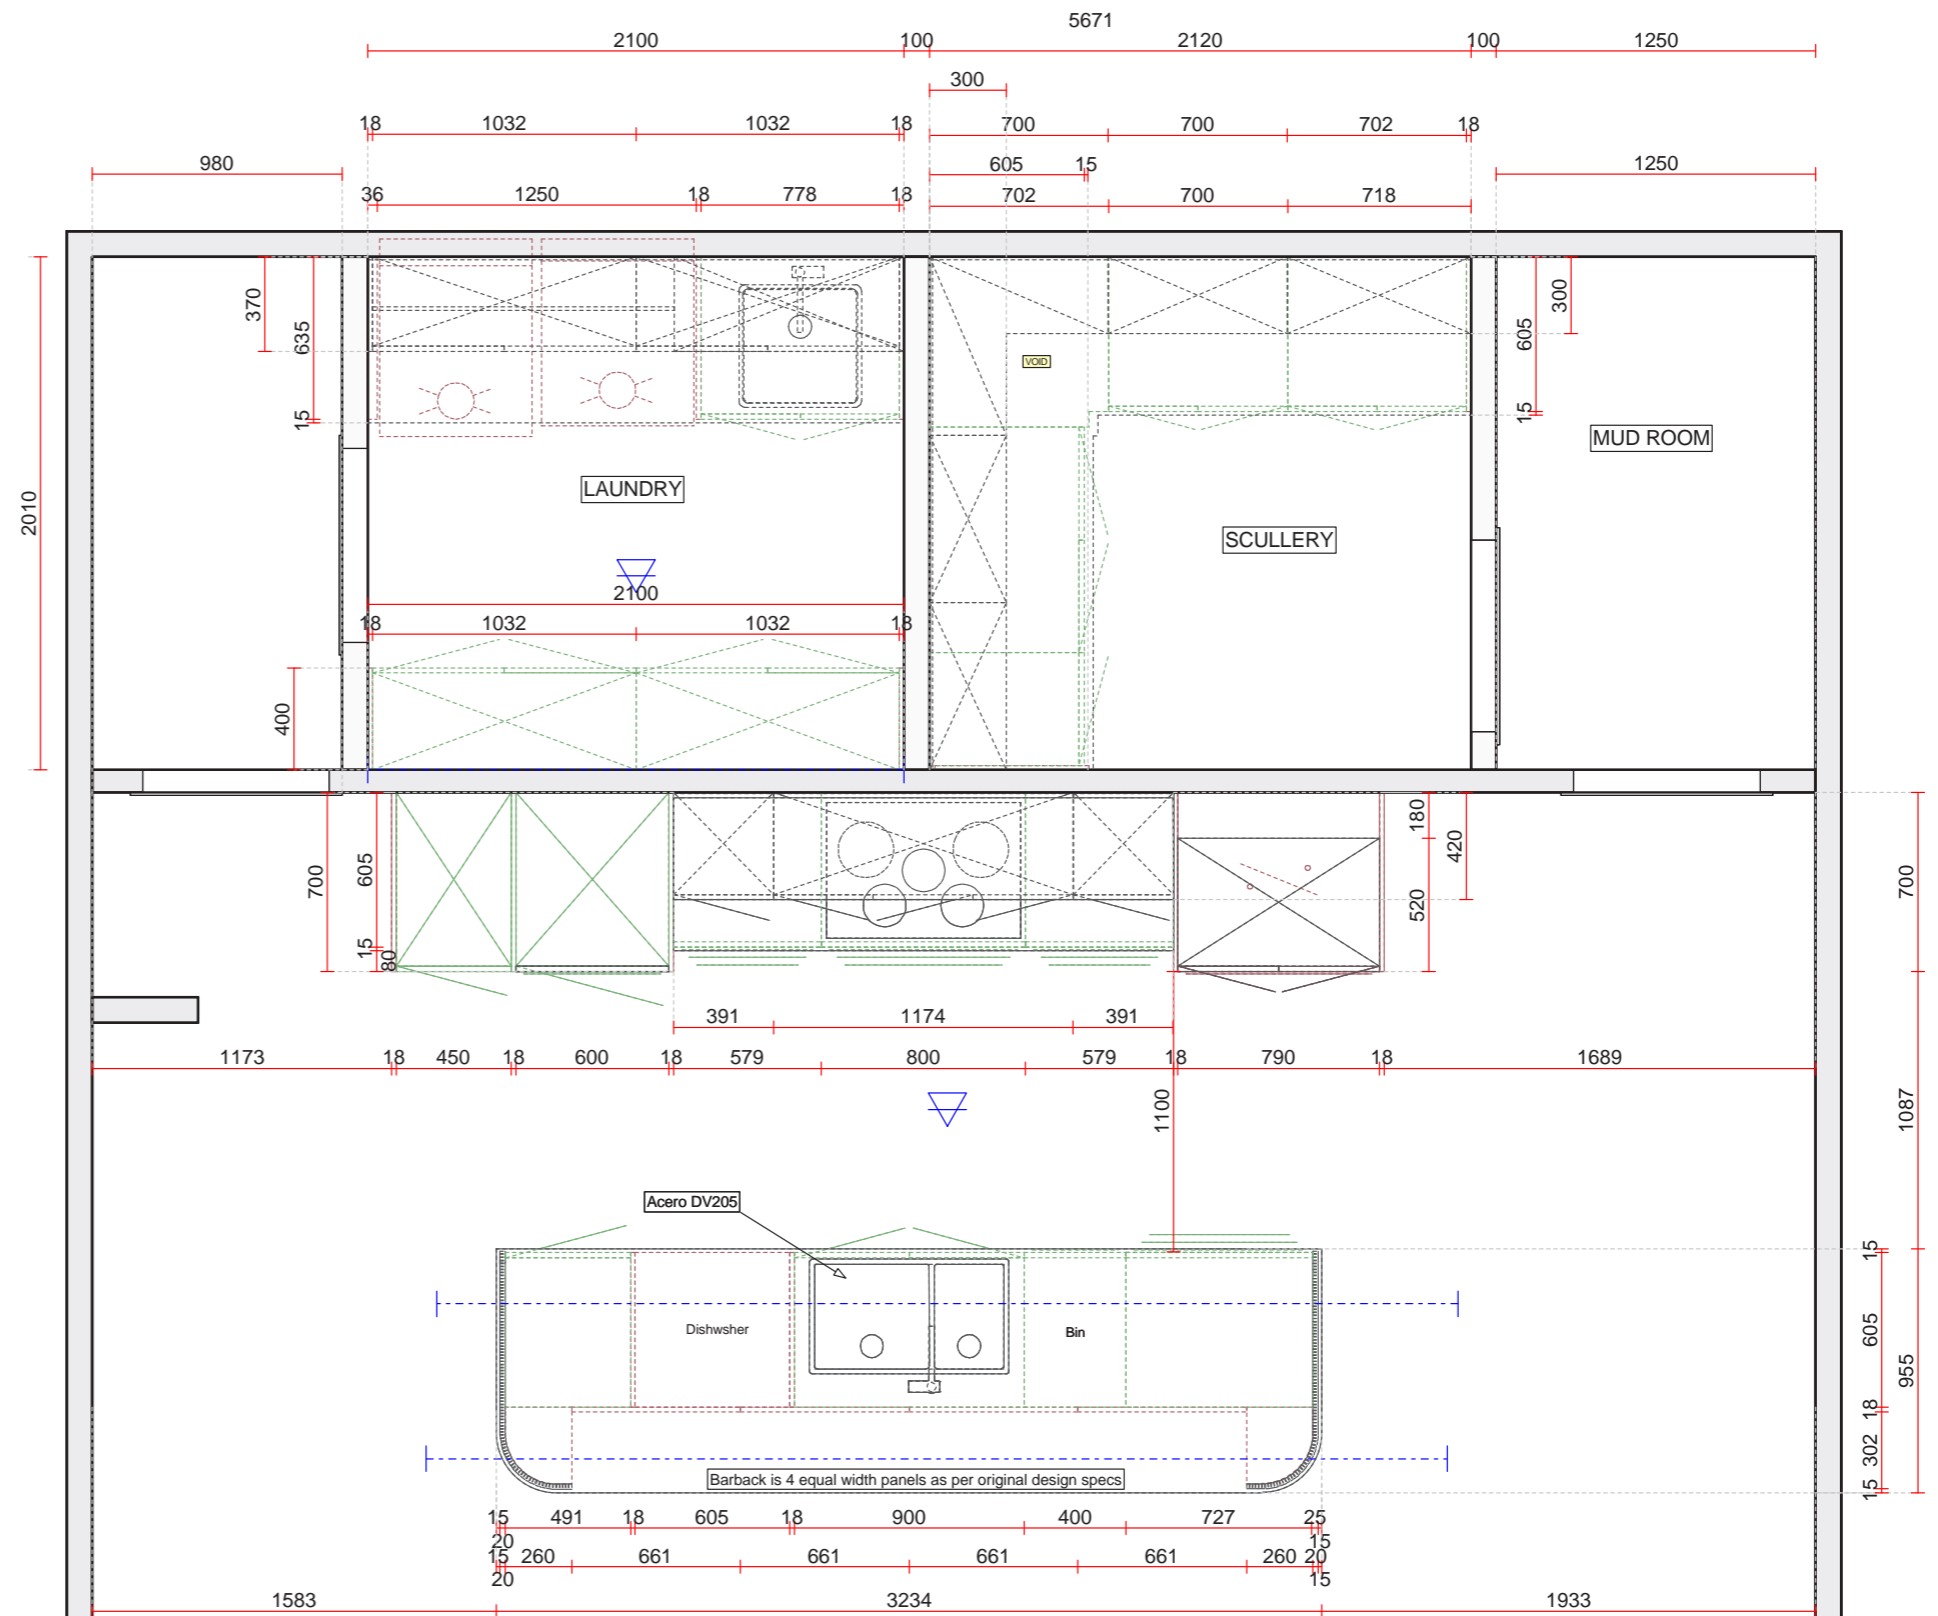

KITCHEN SPECIFICATIONS
CABINETS: 18mm Melteca Seal Grey, Satin
ISLAND PANELS: Sage American White Oak Curved Slat Panel
BENCHTOPS: 20mm Trendstone Engineered Stone
Stellar Range TBC
BOWL: Acero DV206 S/S Double Bowl, undermounted. Overall size 760mm
TAPWARE: Owner Supply TBC
HANDLES: Shadowrail Drawers. Finger Pull Opening Wall.
SPLASHBACK: 20mm Trendstone Engineered Stone
Stellar Range TBC