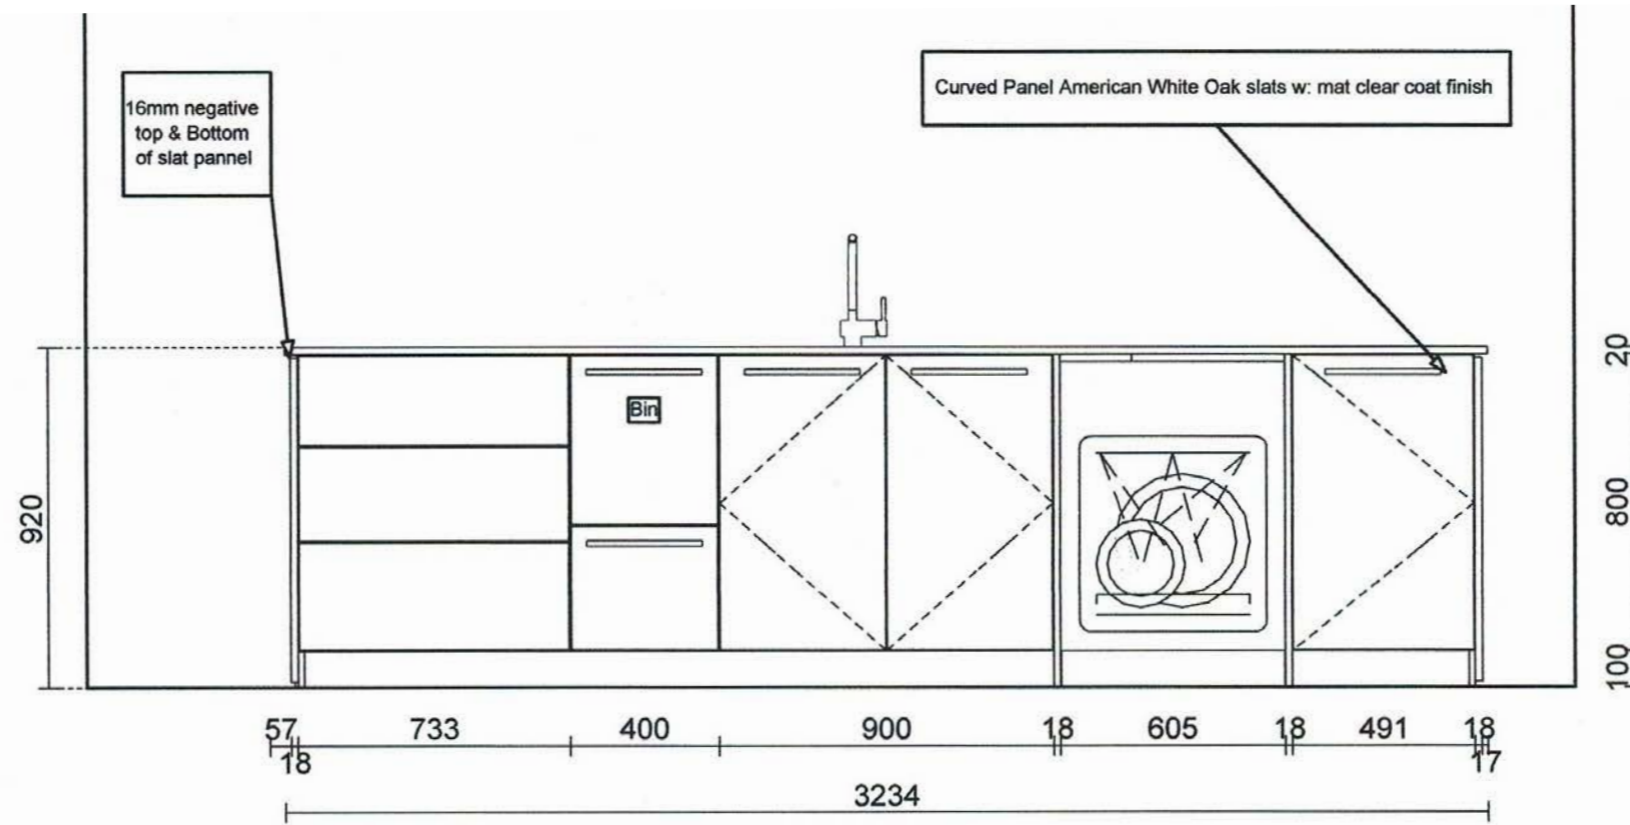

KITCHEN SPECIFICATIONS
 CABINETS: 18mm Melteca Seal Grey, Satin
 ISLAND PANELS: Sage American White Oak Curved Slat Panel
 BENCHTOPS: 20mm Trendstone Engineered Stone
 Stellar Range TBC
 BOWL: Acero DV206 S/S Double Bowl, undermounted. Overall size 760mm
 TAPWARE: Owner Supply TBC
 HANDLES: Shadowrail Drawers. Finger Pull Opening Wall.
 SPLASHBACK: 20mm Trendstone Engineered Stone
 Stellar Range TBC