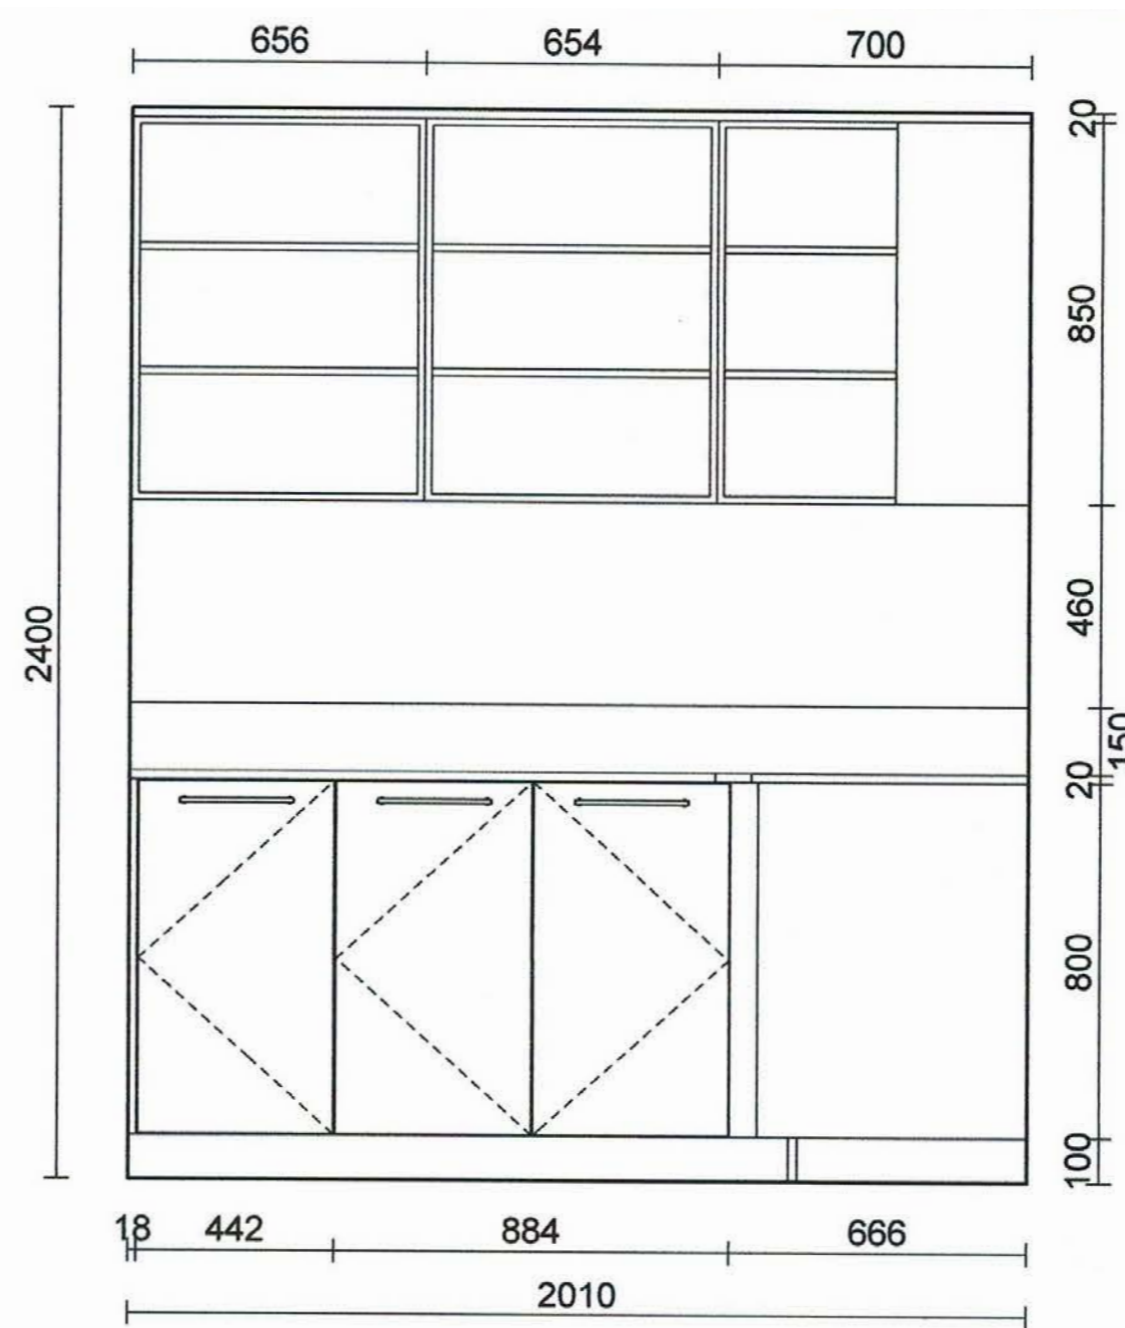

KITCHEN SPECIFICATIONS
 CABINETS: 18mm Melteca Seal Grey, Satin
 ISLAND PANELS: Sage American White Oak Curved Slat Panel
 BENCHTOPS: 20mm Trendstone Engineered Stone
 Stellar Range TBC
 BOWL: Acero DV206 S/S Double Bowl, undermounted. Overall size 760mm
 TAPWARE: Owner Supply TBC
 HANDLES: Shadowrail Drawers. Finger Pull Opening Wall.
 SPLASHBACK: 20mm Trendstone Engineered Stone
 Stellar Range TBC