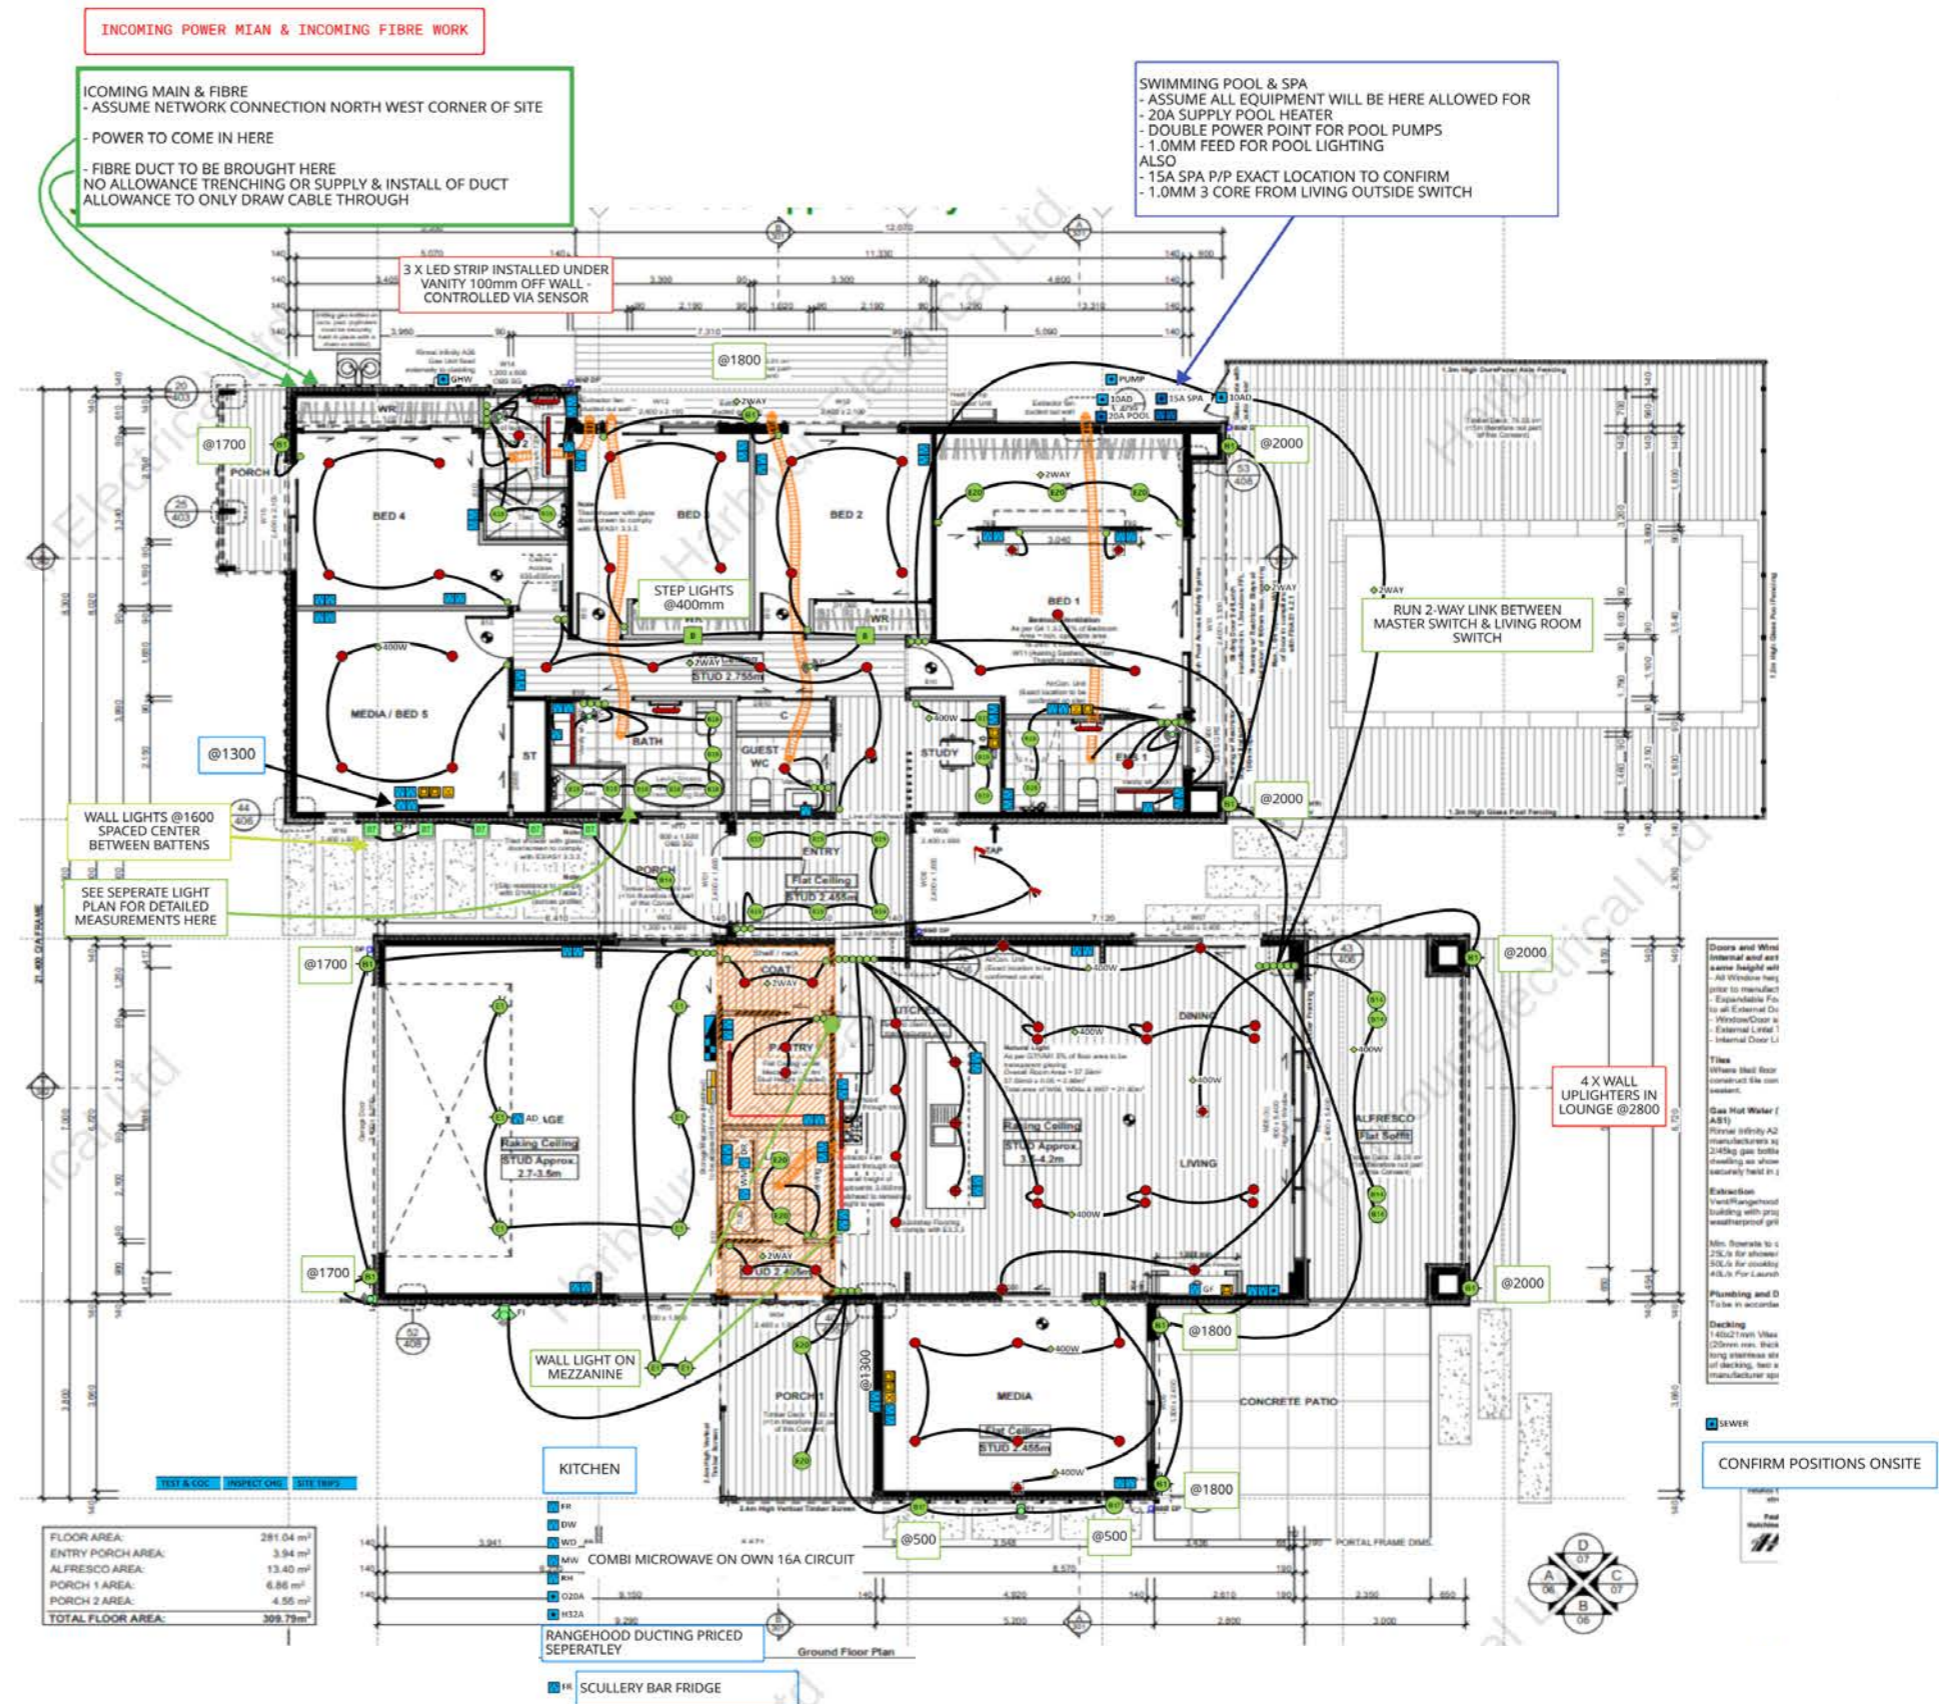

Symbol	Code	Name
	1001	1 GANG SWITCH
	1002	2 GANG SWITCH
	1003	3 GANG SWITCH
	1004	4 GANG SWITCH
	1006	6 GANG SWITCH
	1008	TWO WAY SWITCHING
	1015	DIMMER ROTARY
	1300	CIRCULAR CUT OUT LIGHT
	1315	STANDARD PENDANT LIGHT
	1316	FEATURE PENDANT LIGHT
	1353	12V LANDSCAPE LIGHT
	15942	SIMX MOTION SENSOR - BL
	15950	HPM RECESSED 360 DEGREE MOTION SENSOR - WH
	15974	SIMX ECOSPOT 8W TWIN LED SENSOR FLOOD LIGHT - BL
	2002	DOUBLE POWER POINT
	2007	DOUBLE OUTLET WITH EXTRA SWITCH
	2008	AUTO DOOR OUTLET
	2010	FRIDGE OUTLET
	2012	DISHWASHER OUTLET
	2014	WASTE DISPOSAL OUTLET
	2018	RANGEHOOD OUTLET
	2020	WASHING MACHINE OUTLET
	2022	DRYER OUTLET
	2024	GAS FIRE IGNITION OUTLET
	2026	20A WALL OVEN CONNECTION
	2032	32A HOB CONNECTION
	2250	HEATED TOWEL RAIL SUPPLIED BY OTHERS
	6525	TESTING & C.O.C
	6531.2	INSPECTION & LIVENING CHARGES - SINGLE PHASE
	5731	SINGLE DATA OUTLET CAT6
	5732	DOUBLE DATA OUTLET CAT6
	11018	MINI RECESSED LED DOWNLIGHT
	11019	MINI RECESSED LED DOWNLIGHT - EYEBALL
	1310	SURFACE MOUNT CYLINDER DOWNLIGHT OR MINI FEATURE WALL LIGHT
	1316	FEATURE WALL LIGHT (LARGE SONG)
	1318	LED STRIP LIGHT
	14000	SURFACE MOUNTED CEILING BUTTON
	14020	LARGE WIDE-ANGLE RECESSED LED DOWNLIGHT
	15547	WALL LIGHT
	15551	EXTERIOR PILLAR LIGHT
	1569	EXTERIOR RECESSED LED DOWNLIGHT
	1570	STEP LIGHT
	1575	EXTERIOR STEP LIGHT
	2000	RECESSED SINGLE POWER POINT FOR BACKLIGHT MIRROR
	2010	FRIDGE OUTLET - SCULLERY BAR FRIDGE
	2016	MICROWAVE OUTLET - COMBI MICROWAVE ON OWN 16A CIRCUIT
	2108	GAS HOT WATER WEATHERPROOF POWER POINT - PDL ICONIC OUTDOOR
	2142	10A DEDICATED POWER SUPPLY - NO BRAND SUPPLY ONLY FOR LIGHTING
	2142	SWITCHWIRE FROM LIVING OUTSIDE SWITCH - NO BRAND SWITCHING ONLY FOR LIGHTING
	2150.1	WEATHERPROOF DOUBLE POWER POINT - PDL ICONIC OUTDOOR
	2162	POOL WEATHERPROOF 20A DEDICATED ISOLATOR - PDL ICONIC OUTDOOR
	2166	SPA POOL WEATHERPROOF 15A DEDICATED POWER POINT - PDL ICONIC OUTDOOR
	2174	EXT. WATER PUMP POWER SUPPLY (EXCLUDING TRENCHING & CONDUIT) - ICONIC OUTDOOR
	2176	SEWER SYSTEM OUTLET (EXCLUDING TRENCHING & CONDUIT) - ICONIC OUTDOOR
	5710	TELEVISION OUTLET - PDL ICONIC - STANDARD NOT RECESSED
	5711	TELEVISION / DATA OUTLET CAT6 - PDL ICONIC - STANDARD NOT RECESSED
	5751.1	FIBRE READY COMMS BOARD Signet ST3010
	6139T	51 WAY TEUBEL SWBD / METER PANEL
	6300.1	SITE TRIPS AS REQUIRED
		INCOMING POWER MAIN & INCOMING FIBRE WORK