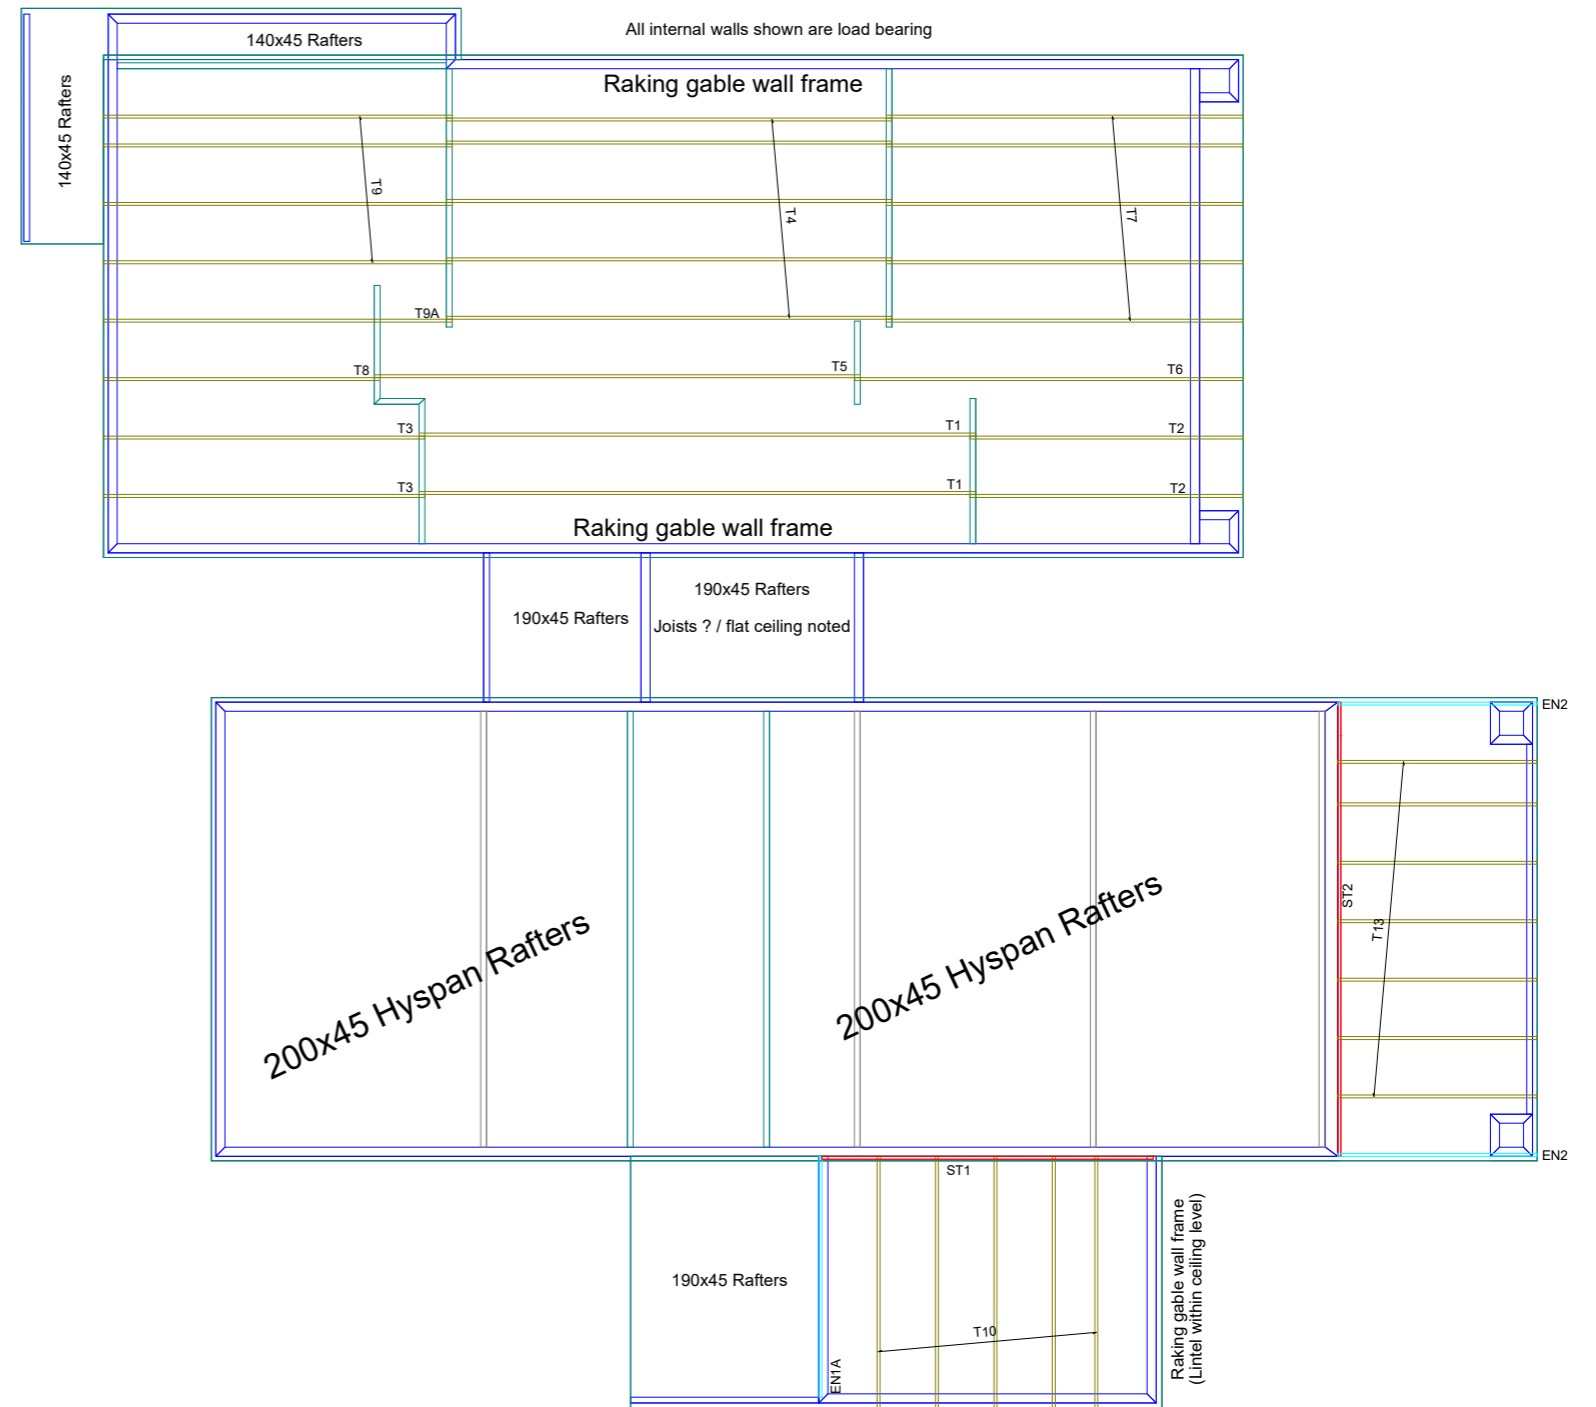

decking to coping detail COVER

STEPPING STONES IN MONDO SCREEN IDEA

BOUNDARYLINE & GLASS POOL FENCE Screenshot 2023-05-31 at 6:56:24 AM CUT AND GROUTED CONCRETE Everedge concrete insitu pavers

STRUCTURE	COMPONENT	PRODUCT	SPEC
PORTAL STRUCTURE	Portal Legs and Rafters	Prolam Visula Grade	PL8 H1.2
	Brackets	Brushed Stainless	SS
	Bolts	Stainless	SS
FRAME & TRUSS	Prenail Framing	Radiata Pine SG8	H1.2
	Trusses	Radiata Pine SG8	H1.2
	Flitch Beams	Mitek FB	H1.2 w Steel Plate
	Rafters	Radiata Pine SG8	H1.2
	Joists	Radiata Pine SG8	H3.2
	Mezzanine Floor Sheets	Radiata Pine SG8	H3.2
	Sheet Bracing	Radiata Pine SG8	H3.2
	Random Timber Required to Install Frame & Truss	Radiata Pine SG8	H3.2
	Hardware	As Required	Galv or SS
	EXTERNAL POSTS	Cedar Posts	Prolam Visula Grade
Brackets and Bolts		Stainless Steel	SS