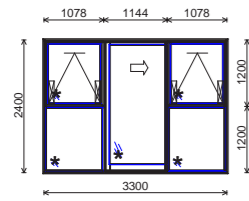

11

W11 - BED 1 1
SUITE : Southern41™
FRAME : Standard Frame
FLASHING : 70mm Head Flashing - 999070/71
TRIM SIZE : 2415mm x 3315mm
FRAME COLOUR : To be advised Group 1
WIND ZONE : High
LINER : H3 Paint Quality Pine 19mm Thick Architraved Mitre Cut
GLASS : 04LBLE114BK04CLFLT
UNIT WEIGHT : 63.94 kg
WAZZ COMPONENTS : 40mm Support Bar
WALL THICKNESS : 160
SILL LINER : TRUE
SL FRAME : FLAT
BEADED PANEL : FALSE
COVER TRIM : SQUARE
TRACK FINISH : BLACK
HEIGHT FROM FLOOR : 0

COMMENTS: LOW-E XCEL GLASS DOUBLE GLAZED
RESTRICTOR STAYS

INCLUDES SWISH SELF CLOSE
AND LATCHING MECHANISM

- 1 x Comp to be advised (COMP30_TBA) Malta Pin SD 35 LG D 34/34 CT COLOURS M82441P
- 2 x Comp to be advised (COMP30_TBA) Malta Helix Seal Fast.LP LH COLOURS
- 2 x Comp to be advised (COMP30_TBA) Malta Helix Seal Fast.LP RH COLOURS
- 2 x Mill Finish Component Stays Restrictor 130 S/Steel MSTP013

12

W12 - BED 2 1
SUITE : Southern41™
FRAME : Standard Frame
FLASHING : 70mm Head Flashing - 999070/71
TRIM SIZE : 2415mm x 2115mm
FRAME COLOUR : To be advised Group 1
WIND ZONE : High
LINER : H3 Paint Quality Pine 19mm Thick Architraved Mitre Cut
GLASS : 04LBLE114BK04CLFLT
UNIT WEIGHT : 127.05 kg
WAZZ COMPONENTS : 40mm Support Bar
WALL THICKNESS : 160
SILL LINER : TRUE
SL FRAME : FLAT
BEADED PANEL : TRUE
COVER TRIM : SQUARE
TRACK FINISH : BLACK
HEIGHT FROM FLOOR : 0

COMMENTS: LOW-E XCEL GLASS DOUBLE GLAZED

- 1 x Comp to be advised (COMP30_TBA) Malta Pin SD 35 LG D 34/34 CT COLOURS M82441P

13