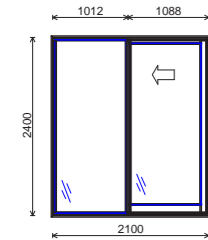

W11 - BED 1 1
SUITE : Southern41™
FRAME : Standard Frame
FRAME COLOUR : To be advised Group 1
FLASHING : 70mm Head Flashing - 999070/71
TRIM SIZE : 2415mm x 3315mm
Total Vert Clearance: 15mm
Total Horz Clearance: 15mm
WIND ZONE : High
LINER : H3 Paint Quality Pine 19mm Thick Architraved Mitre Cut
GLASS : 04LBLE114BK04CLFLT
UNIT WEIGHT : 63.94 kg
WAZZ COMPONENTS : 40mm Support Bar
WALL THICKNESS : 160
SILL LINER : TRUE
SL FRAME : FLAT
BEADED PANEL : FALSE
COVER TRIM : SQUARE
TRACK FINISH : BLACK
HEIGHT FROM FLOOR : 0

COMMENTS: LOW-E XCEL GLASS DOUBLE GLAZED
RESTRICTOR STAYS

INCLUDES SWISH SELF CLOSE
AND LATCHING MECHANISM

- 1 x Comp to be advised (COMP30_TBA) Malta Pin SD 35 LG D 34/34 CT COLOURS M82441P
- 2 x Comp to be advised (COMP30_TBA) Malta Helix Seal Fast.LP LH COLOURS
- 2 x Comp to be advised (COMP30_TBA) Malta Helix Seal Fast.LP RH COLOURS
- 2 x Mill Finish Component Stays Restrictor 130 S/Steel MSTP013

12