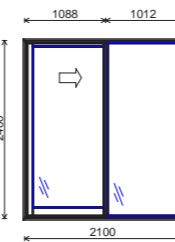

W14 - ENSUITE 2 1
SUITE : Southern41™
FRAME : Standard Frame
FRAME COLOUR : To be advised Group 1
FLASHING : 70mm Head Flashing - 999070/71
TRIM SIZE : 1215mm x 615mm
Total Vert Clearance: 15mm
Total Horz Clearance: 15mm
WIND ZONE : High
LINER : H3 Paint Quality Pine 19mm Thick Architraved Mitre Cut
GLASS : 04LBLE12BK06CLTOL
UNIT WEIGHT : 20.25 kg
WAZZ COMPONENTS : 40mm Support Bar
WALL THICKNESS : 160
SILL LINER : TRUE
HEIGHT FROM FLOOR : 1200

COMMENTS: OPALUCENT / LOW-E XCEL GLASS DOUBLE GLAZED
RESTRICTOR STAYS

- 1 x Comp to be advised (COMP30_TBA) Malta Helix Seal Fast.DT RH COLOURS
- 1 x Mill Finish Component Stays Restrictor 130 S/Steel MSTP013

15

W15 - BED 4 1
SUITE : Southern41™
FRAME : Standard Frame
FRAME COLOUR : To be advised Group 1
FLASHING : 70mm Head Flashing - 999070/71
TRIM SIZE : 2415mm x 2115mm
Total Vert Clearance: 15mm
Total Horz Clearance: 15mm
WIND ZONE : High
LINER : H3 Paint Quality Pine 19mm Thick Architraved Mitre Cut
GLASS : 04LBLE114BK04CLFLT
UNIT WEIGHT : 127.05 kg
WAZZ COMPONENTS : 40mm Support Bar
WALL THICKNESS : 160
SILL LINER : TRUE
SL FRAME : FLAT
BEADED PANEL : TRUE
COVER TRIM : SQUARE
TRACK FINISH : BLACK
HEIGHT FROM FLOOR : 0

COMMENTS: LOW-E XCEL GLASS DOUBLE GLAZED

- 1 x Comp to be advised (COMP30_TBA) Malta Pin SD 35 LG D 34/34 CT COLOURS M82441P

16