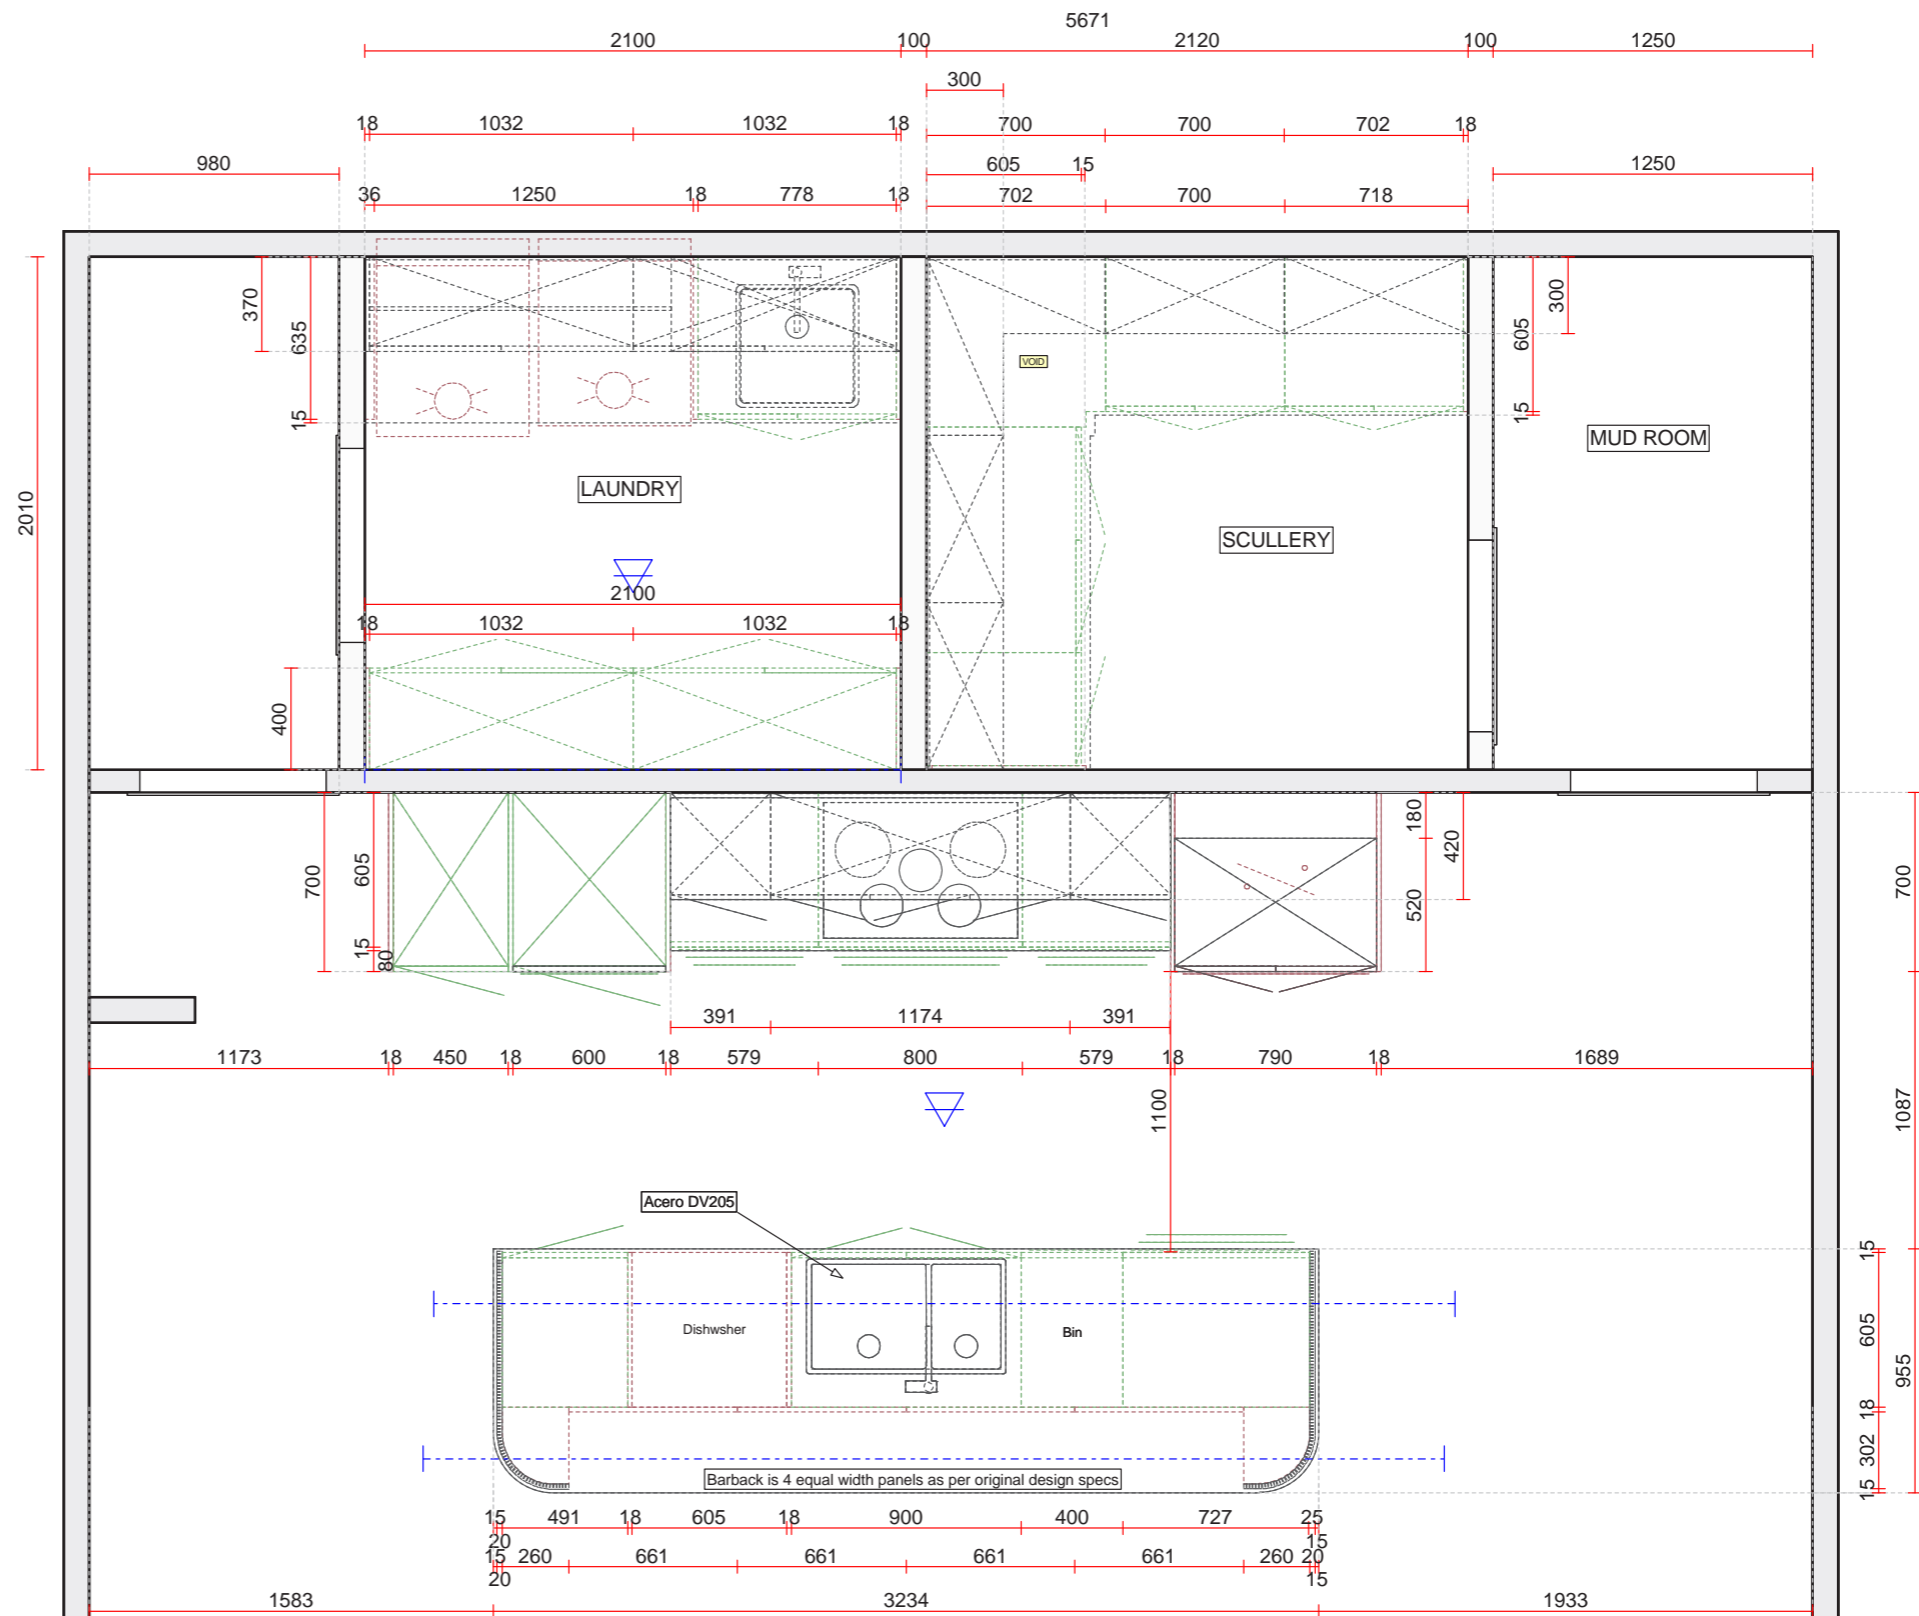

KITCHEN SPECIFICATIONS
 CABINETS: 18mm Melteca Seal Grey, Satin
 ISLAND PANELS: Sage American White Oak Curved Slat Panel
 BENCHTOPS: 20mm Trendstone Engineered Stone
 Stellar Range TBC
 BOWL: Acero DV206 S/S Double Bowl, undermounted. Overall size 760mm
 TAPWARE: Owner Supply TBC
 HANDLES: Shadowrail Drawers. Finger Pull Opening Wall.
 SPLASHBACK: 20mm Trendstone Engineered Stone
 Stellar Range TBC