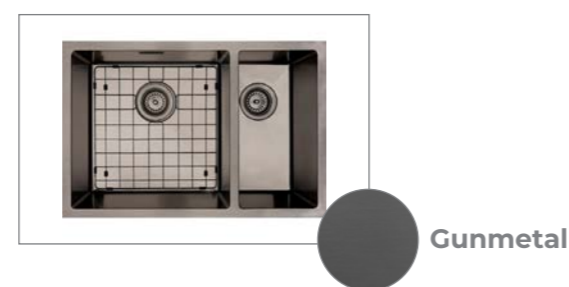

Progetto Prava Spio 1200 2 Drawer

BASINS

Progetto Niagara Round Freestanding

SINKS

Mercer Aurara Bowl & 1/2 Sink Insert

Mercer Aurara Single Bowl

BATHS & SHOWERS

BATHS