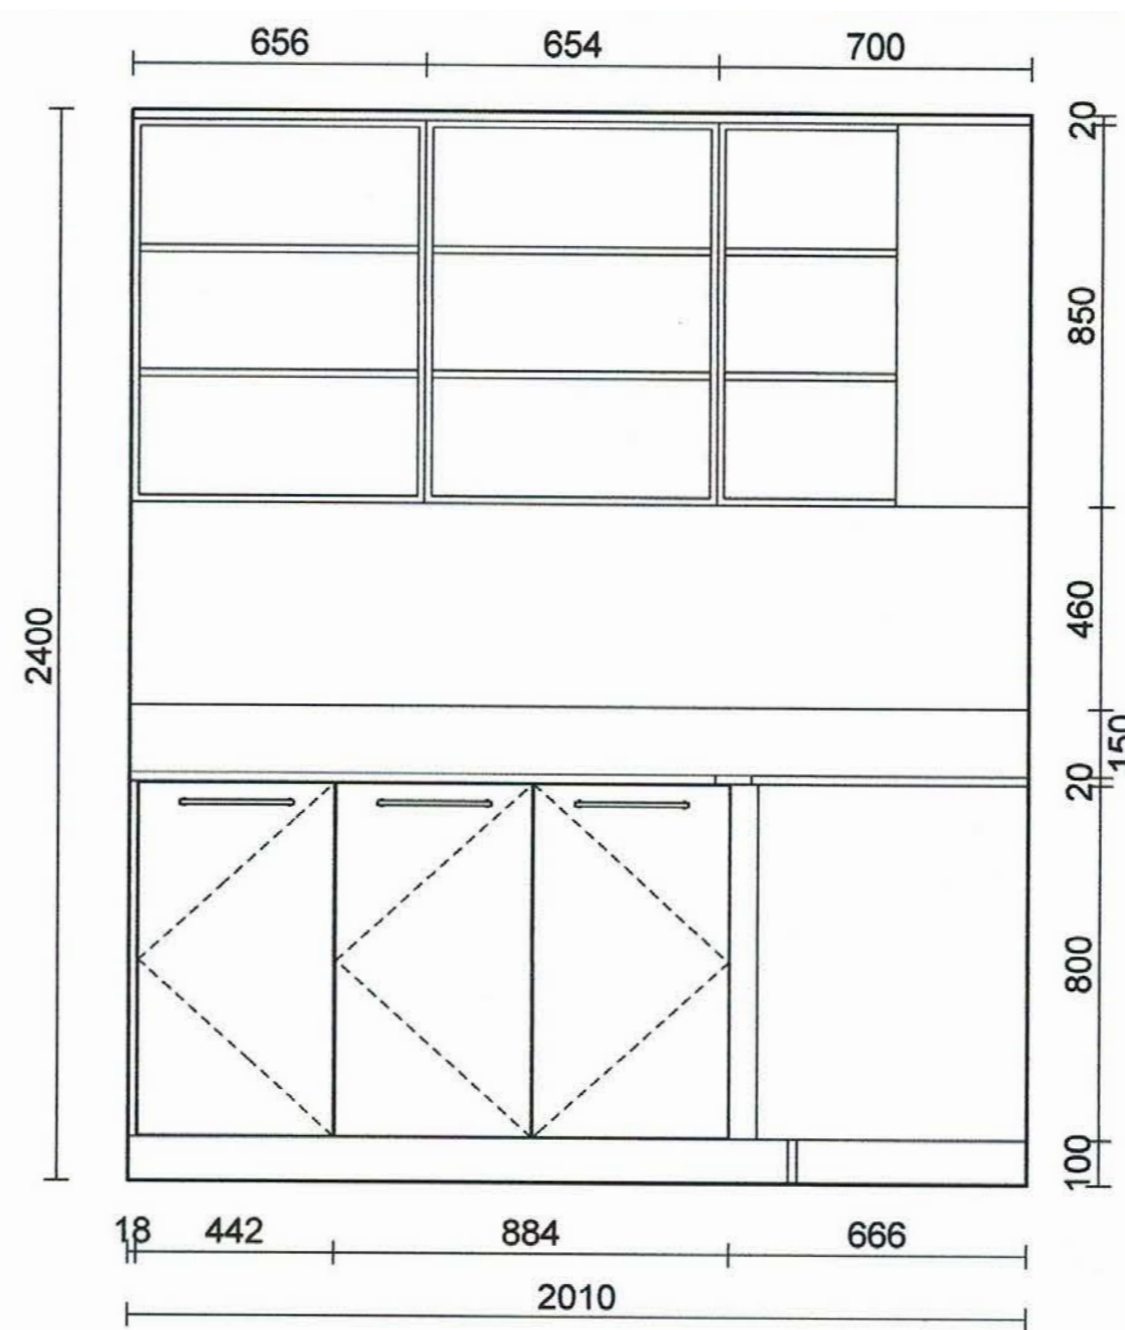

SCULLERY SPECIFICATIONS
CABINETRY: 18mm Melteca Seal Grey - Colour/Finish TBC
BENCHTOPS: 20mm Trendstone Engineered Stone
Stellar Range TBC
TAPWARE: Owner Supply TBC
HANDLES: Appliance Pull Handles to base units
SPLASHBACK: 20mm Trendstone Engineered Stone
Stellar Range TBC