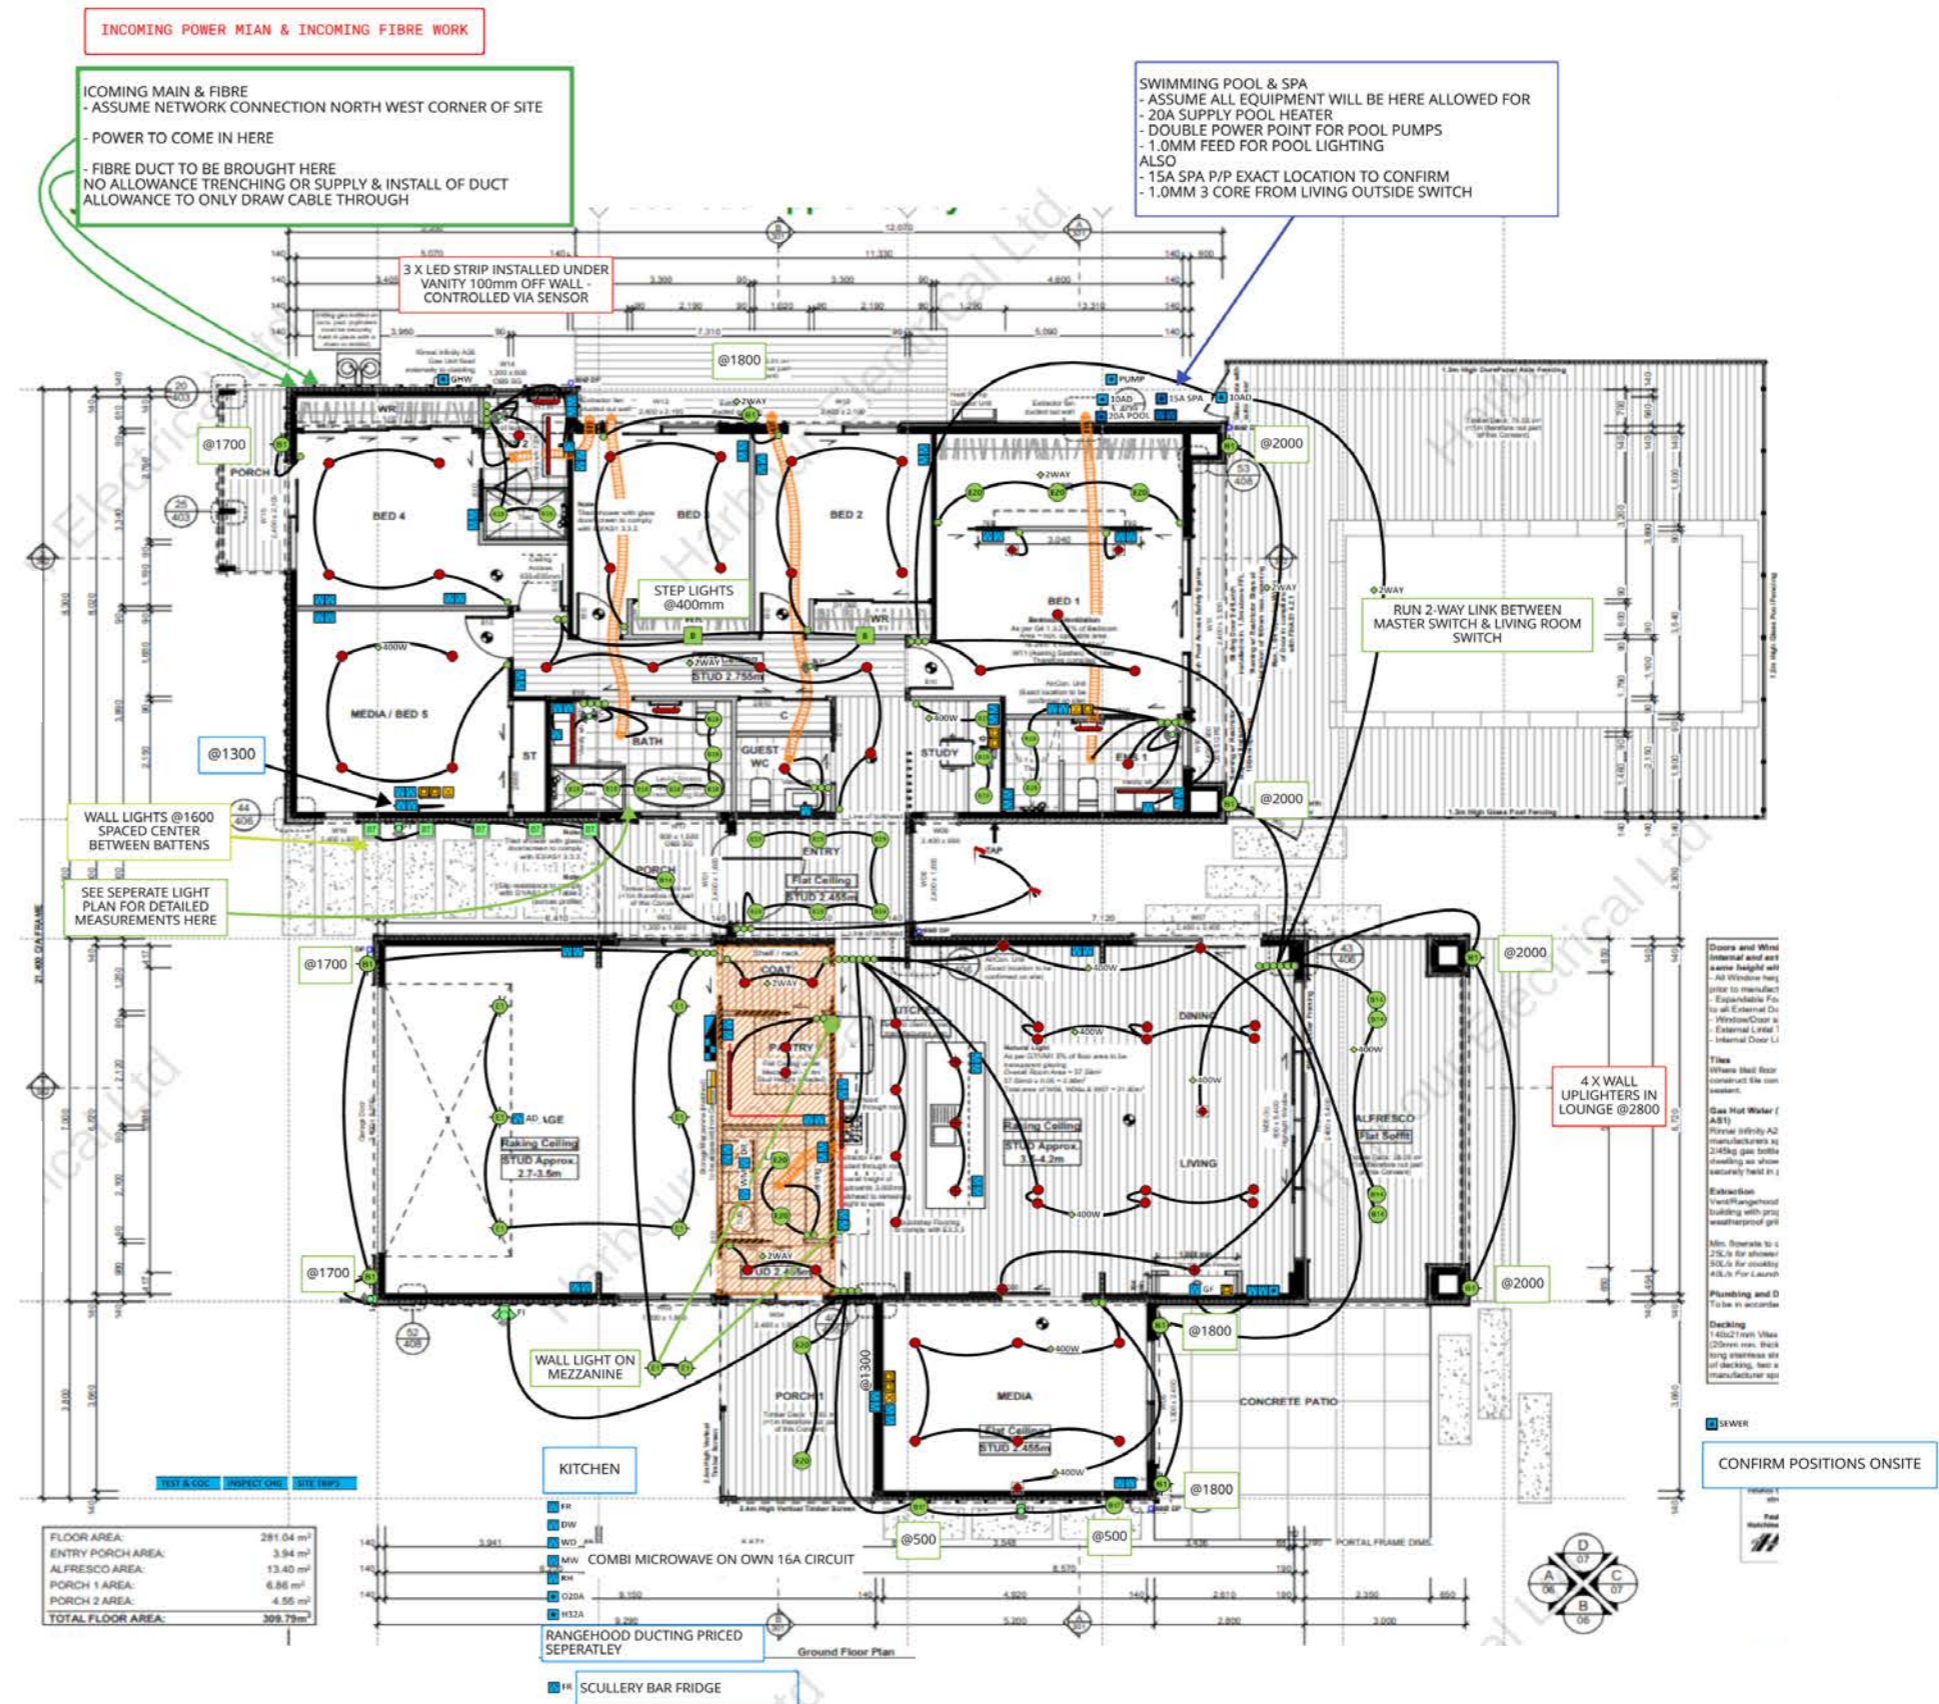

Symbol	Code	Name
○	1001	1 GANG SWITCH
○	1002	2 GANG SWITCH
○	1003	3 GANG SWITCH
○	1004	4 GANG SWITCH
○	1006	6 GANG SWITCH
◇	2WAY	TWO WAY SWITCHING
◇	400W	DIMMER ROTARY
●	1300	CIRCULAR CUT OUT LIGHT
●	1315	STANDARD PENDANT LIGHT
●	1316	FEATURE PENDANT LIGHT
●	1353	12V LANDSCAPE LIGHT
●	15942	SIMX MOTION SENSOR - BL
●	15950	HPM RECESSED 360 DEGREE MOTION SENSOR - WH
●	15974	SIMX ECOSPOT 8W TWIN LED SENSOR FLOOD LIGHT - BL
□	2002	DOUBLE POWER POINT
□	2007	DOUBLE OUTLET WITH EXTRA SWITCH
□	2008	AUTO DOOR OUTLET
□	2010	FRIDGE OUTLET
□	2012	DISHWASHER OUTLET
□	2014	WASTE DISPOSAL OUTLET
□	2018	RANGEHOOD OUTLET
□	2020	WASHING MACHINE OUTLET
□	2022	DRYER OUTLET
□	2024	GAS FIRE IGNITION OUTLET
□	2026	20A WALL OVEN CONNECTION
□	2032	32A HOB CONNECTION
□	2250	HEATED TOWEL RAIL SUPPLIED BY OTHERS
□	6525	TESTING & C.O.C
□	6531.2	INSPECTION & LIVENING CHARGES - SINGLE PHASE
□	5731	SINGLE DATA OUTLET CAT6
□	5732	DOUBLE DATA OUTLET CAT6
○	11018	MINI RECESSED LED DOWNLIGHT
○	11019	MINI RECESSED LED DOWNLIGHT - EYEBALL
○	1310	SURFACE MOUNT CYLINDER DOWNLIGHT OR MINI FEATURE WALL LIGHT
○	1316	FEATURE WALL LIGHT (LARGE SONG)
—	1318	LED STRIP LIGHT
◇	14000	SURFACE MOUNTED CEILING BUTTON
◇	14020	LARGE WIDE-ANGLE RECESSED LED DOWNLIGHT
◇	15547	WALL LIGHT
◇	15551	EXTERIOR PILLAR LIGHT
◇	1569	EXTERIOR RECESSED LED DOWNLIGHT
◇	1570	STEP LIGHT
◇	1575	EXTERIOR STEP LIGHT
□	2000	RECESSED SINGLE POWER POINT FOR BACKLIGHT MIRROR
□	2010	FRIDGE OUTLET - SCULLERY BAR FRIDGE
□	2016	MICROWAVE OUTLET - COMBI MICROWAVE ON OWN 16A CIRCUIT
□	2108	GAS HOT WATER WEATHERPROOF POWER POINT - PDL ICONIC OUTDOOR
□	2142	10A DEDICATED POWER SUPPLY - NO BRAND SUPPLY ONLY FOR LIGHTING
□	2142	SWITCHWIRE FROM LIVING OUTSIDE SWITCH - NO BRAND SWITCHING ONLY FOR LIGHTING
□	2150.1	WEATHERPROOF DOUBLE POWER POINT - PDL ICONIC OUTDOOR
□	2162	POOL WEATHERPROOF 20A DEDICATED ISOLATOR - PDL ICONIC OUTDOOR
□	2166	SPA POOL WEATHERPROOF 15A DEDICATED POWER POINT - PDL ICONIC OUTDOOR
□	2174	EXT. WATER PUMP POWER SUPPLY (EXCLUDING TRENCHING & CONDUIT) - ICONIC OUTDOOR
□	2176	SEWER SYSTEM OUTLET (EXCLUDING TRENCHING & CONDUIT) - ICONIC OUTDOOR
□	5710	TELEVISION OUTLET - PDL ICONIC - STANDARD NOT RECESSED
□	5711	TELEVISION / DATA OUTLET CAT6 - PDL ICONIC - STANDARD NOT RECESSED
□	5751.1	FIBRE READY COMMS BOARD Signet ST3010
□	6139T	51 WAY TUBEL SWBD / METER PANEL
□	6300.1	SITE TRIPS AS REQUIRED
—		INCOMING POWER MIAN & INCOMING FIBRE WORK