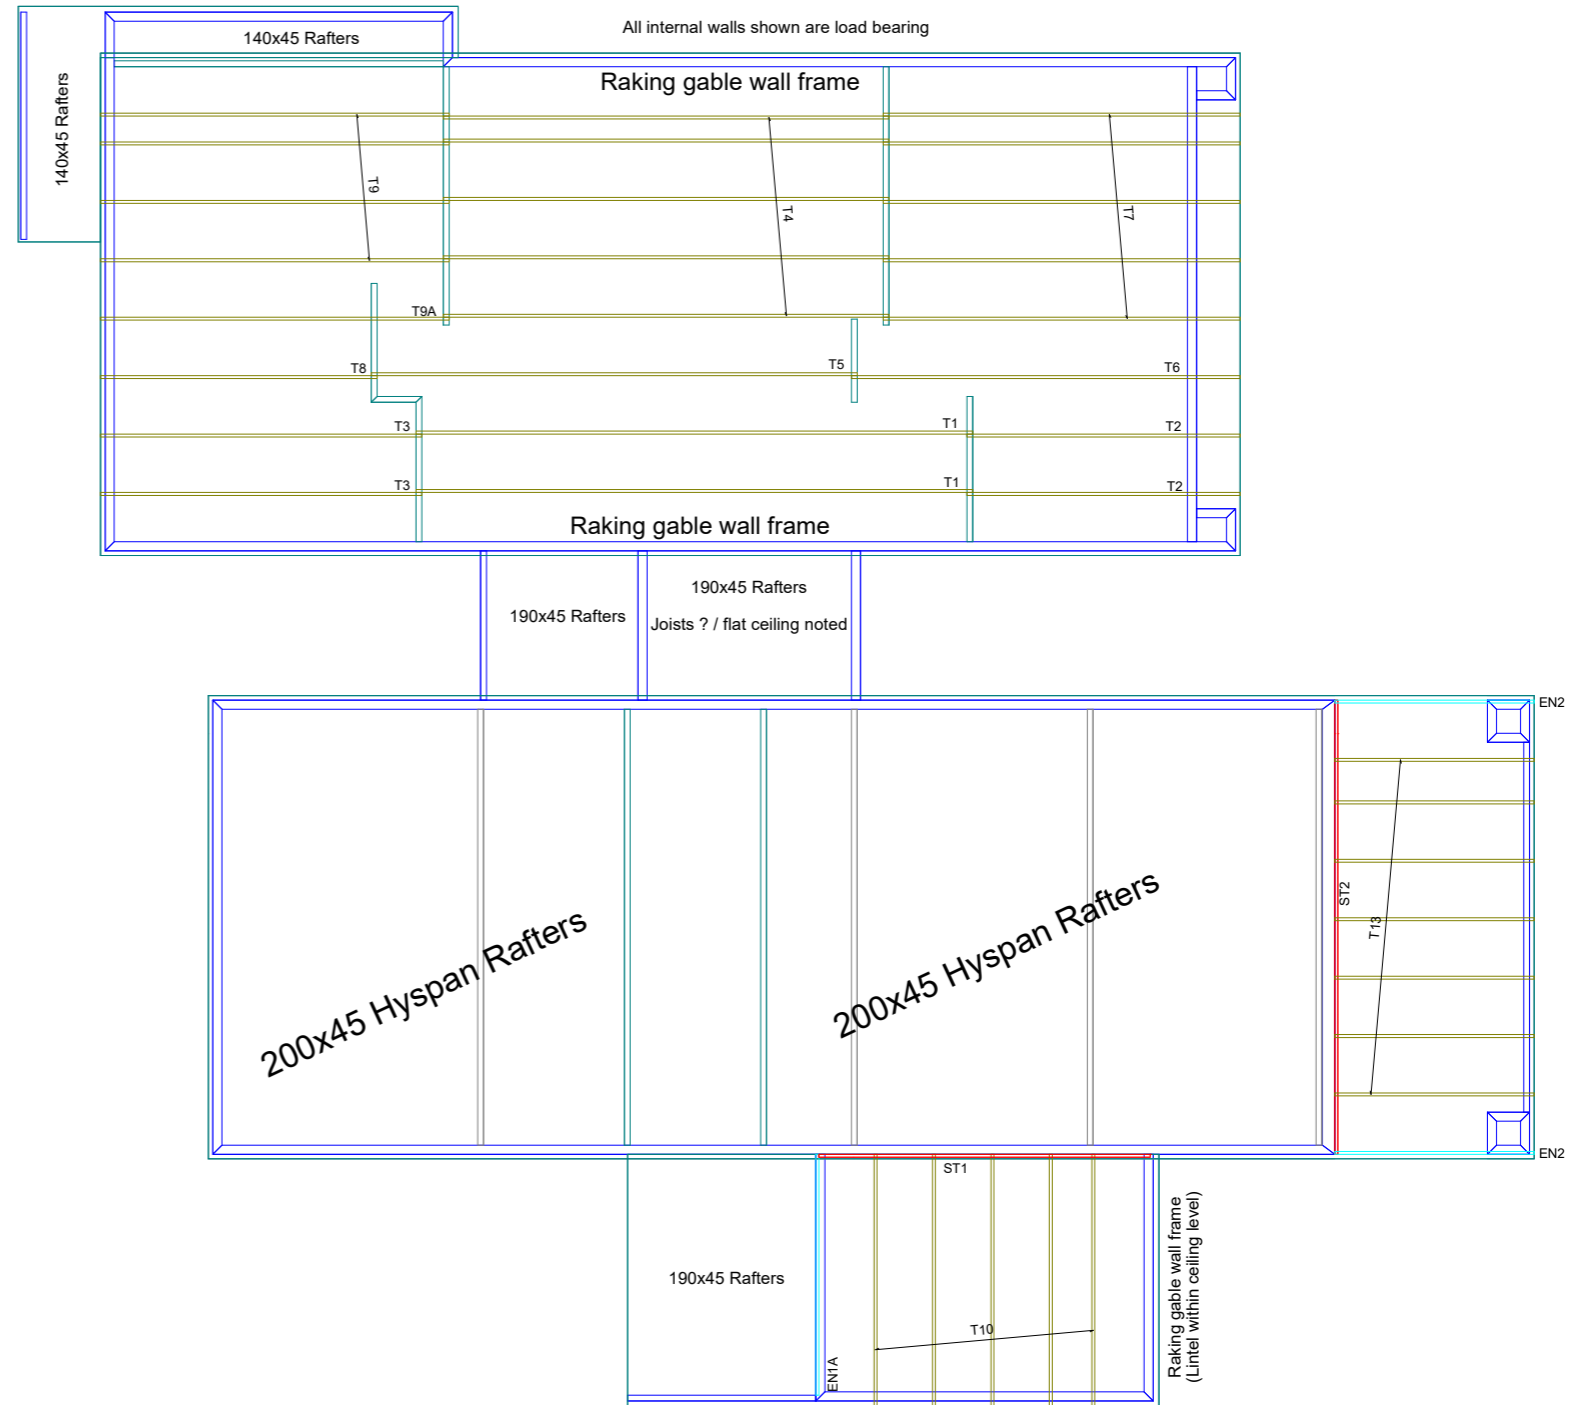

decking to coping detail COVER

STEPPING STONES IN MONDO SCREEN IDEA

BOUNDARYLINE & GLASS POOL FENCE Screenshot 2023-05-31 at 6:56:24 AM CUT AND GROUTED CONCRETE Everedge concrete in situ pavers

STRUCTURE	COMPONENT	PRODUCT	SPEC
PORTAL STRUCTURE	Portal Legs and Rafters	Prolam Visula Grade	PL8 H1.2
	Brackets	Brushed Stainless	SS
	Bolts	Stainless	SS
FRAME & TRUSS	Prenail Framing	Radiata Pine SG8	H1.2
	Trusses	Radiata Pine SG8	H1.2
	Flitch Beams	Mitek FB	H1.2 w Steel Plate
	Rafters	Radiata Pine SG8	H1.2
	Joists	Radiata Pine SG8	H3.2
	Mezzanine Floor Sheets	Radiata Pine SG8	H3.2
	Sheet Bracing	Radiata Pine SG8	H3.2
	Random Timber Required to Install Frame & Truss	Radiata Pine SG8	H3.2
	Hardware	As Required	Galv or SS
	EXTERNAL POSTS	Cedar Posts	Prolam Visula Grade
Brackets and Bolts		Stainless Steel	SS