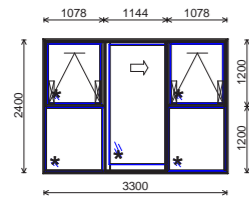

11

W11 - BED 1 1
SUITE : Southern41™
FRAME : Standard Frame
FRAME COLOUR : To be advised Group 1
FLASHING : 70mm Head Flashing - 999070/71
TRIM SIZE : 2415mm x 3315mm
Total Vert Clearance: 15mm
Total Horz Clearance: 15mm
WIND ZONE : High
LINER : H3 Paint Quality Pine 19mm Thick Architraved Mitre Cut
GLASS : 04LBLE114BK04CLFLT
UNIT WEIGHT : 63.94 kg
WAZZ COMPONENTS : 40mm Support Bar
WALL THICKNESS : 160
SILL LINER : TRUE
SL FRAME : FLAT
BEADED PANEL : FALSE
COVER TRIM : SQUARE
TRACK FINISH : BLACK
HEIGHT FROM FLOOR : 0

COMMENTS: LOW-E XCEL GLASS DOUBLE GLAZED
RESTRICTOR STAYS

INCLUDES SWISH SELF CLOSE
AND LATCHING MECHANISM

- 1 x Comp to be advised (COMP30_TBA) Malta Pin SD 35 LG D 34/34 CT COLOURS M82441P
- 2 x Comp to be advised (COMP30_TBA) Malta Helix Seal Fast.LP LH COLOURS
- 2 x Comp to be advised (COMP30_TBA) Malta Helix Seal Fast.LP RH COLOURS
- 2 x Mill Finish Component Stays Restrictor 130 S/Steel MSTP013

12

W12 - BED 2 1
SUITE : Southern41™
FRAME : Standard Frame
FRAME COLOUR : To be advised Group 1
FLASHING : 70mm Head Flashing - 999070/71
TRIM SIZE : 2415mm x 2115mm
Total Vert Clearance: 15mm
Total Horz Clearance: 15mm
WIND ZONE : High
LINER : H3 Paint Quality Pine 19mm Thick Architraved Mitre Cut
GLASS : 04LBLE114BK04CLFLT
UNIT WEIGHT : 127.05 kg
WAZZ COMPONENTS : 40mm Support Bar
WALL THICKNESS : 160
SILL LINER : TRUE
SL FRAME : FLAT
BEADED PANEL : TRUE
COVER TRIM : SQUARE
TRACK FINISH : BLACK
HEIGHT FROM FLOOR : 0

COMMENTS: LOW-E XCEL GLASS DOUBLE GLAZED

- 1 x Comp to be advised (COMP30_TBA) Malta Pin SD 35 LG D 34/34 CT COLOURS M82441P

13