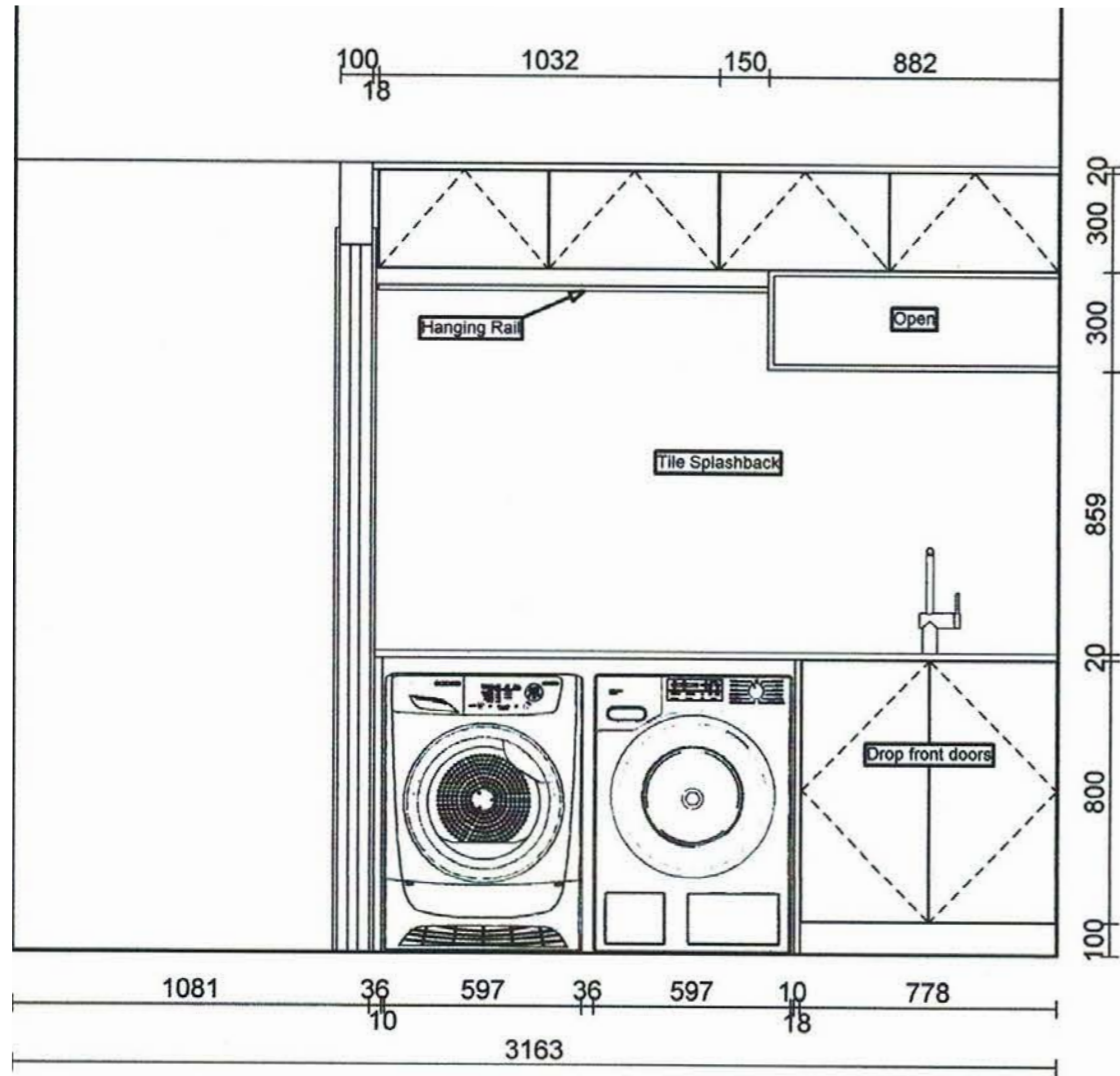

LAUNDRY SPECIFICATIONS
CABINERY: 18mm Prime Melamine Atmos Velvet TBC
BENCHTOPS: 20mm Trendstone Engineered Stone
Stellar Range TBC
BOWL: Acero Loxley DV108, Undermounted
TAPWARE: TBC
HANDLES: Appliance Pull to tall, w/ drop front drawers, finger pull uppers
SPLASHBACK: Owner Supplied