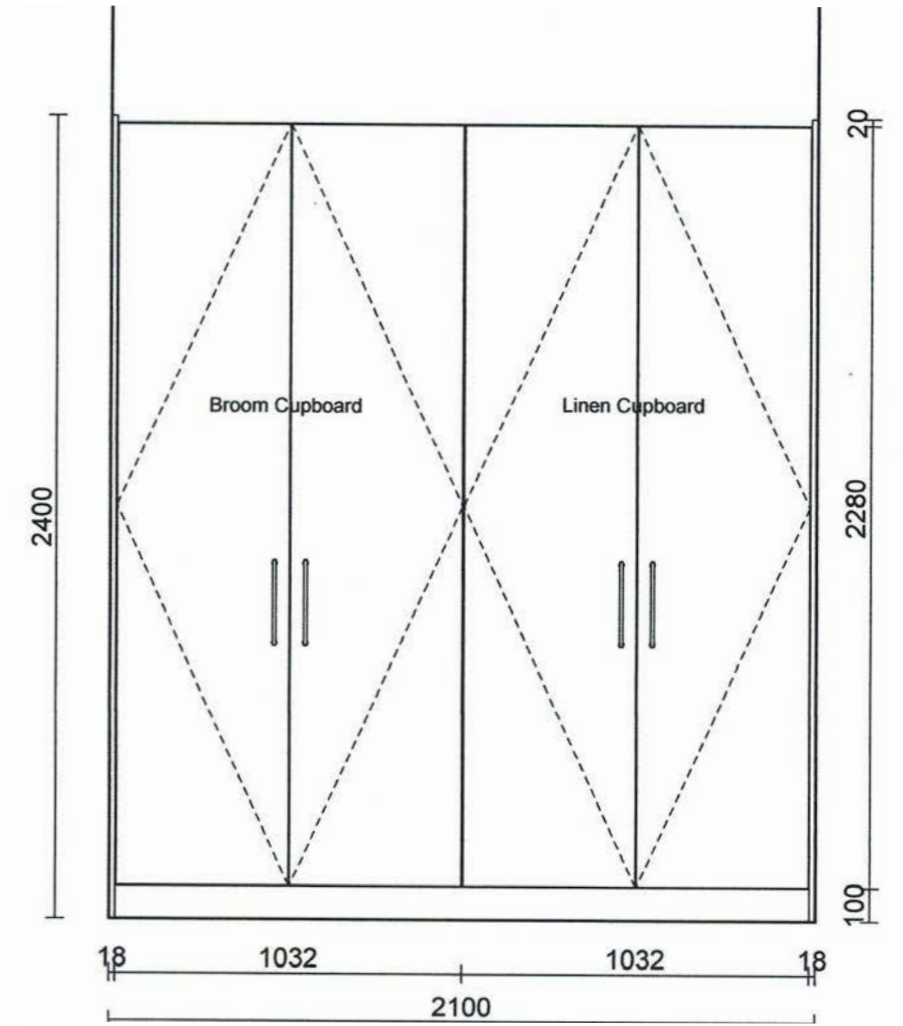

LAUNDRY SPECIFICATIONS
CABINERY: 18mm Prime Melamine Atmos Velvet TBC
BENCHTOPS: 20mm Trendstone Engineered Stone
Stellar Range TBC
BOWL: Acero Loxley DV108, Undermounted
TAPWARE: TBC
HANDLES: Appliance Pull to tall, w/ drop front drawers, finger pull uppers
SPLASHBACK: Owner Supplied