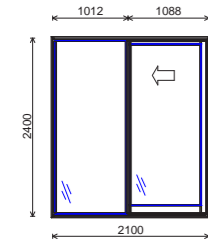

W12 - BED 2 1
SUITE : Southern41™
FRAME : Standard Frame
FRAME COLOUR : To be advised Group 1
FLASHING : 70mm Head Flashing - 999070/71
TRIM SIZE : 2415mm x 2115mm
Total Vert Clearance: 15mm
Total Horz Clearance: 15mm
WIND ZONE : High
LINER : H3 Paint Quality Pine 19mm Thick Architraved Mitre Cut
GLASS : 04LBLE114BK04CLFLT
UNIT WEIGHT : 127.05 kg
WAZZ COMPONENTS : 40mm Support Bar
WALL THICKNESS : 160
SILL LINER : TRUE
SL FRAME : FLAT
BEADED PANEL : TRUE
COVER TRIM : SQUARE
TRACK FINISH : BLACK
HEIGHT FROM FLOOR : 0

COMMENTS: LOW-E XCEL GLASS DOUBLE GLAZED

- 1 x Comp to be advised (COMP30_TBA) Malta Pin SD 35 LG D 34/34 CT COLOURS M82441P

13

W13 - BED 3 1
SUITE : Southern41™
FRAME : Standard Frame
FRAME COLOUR : To be advised Group 1
FLASHING : 70mm Head Flashing - 999070/71
TRIM SIZE : 2415mm x 2115mm
Total Vert Clearance: 15mm
Total Horz Clearance: 15mm
WIND ZONE : High
LINER : H3 Paint Quality Pine 19mm Thick Architraved Mitre Cut
GLASS : 04LBLE114BK04CLFLT
UNIT WEIGHT : 127.05 kg
WAZZ COMPONENTS : 40mm Support Bar
WALL THICKNESS : 160
SILL LINER : TRUE
SL FRAME : FLAT
BEADED PANEL : TRUE
COVER TRIM : SQUARE
TRACK FINISH : BLACK
HEIGHT FROM FLOOR : 0

COMMENTS: LOW-E XCEL GLASS DOUBLE GLAZED

- 1 x Comp to be advised (COMP30_TBA) Malta Pin SD 35 LG D 34/34 CT COLOURS M82441P

14