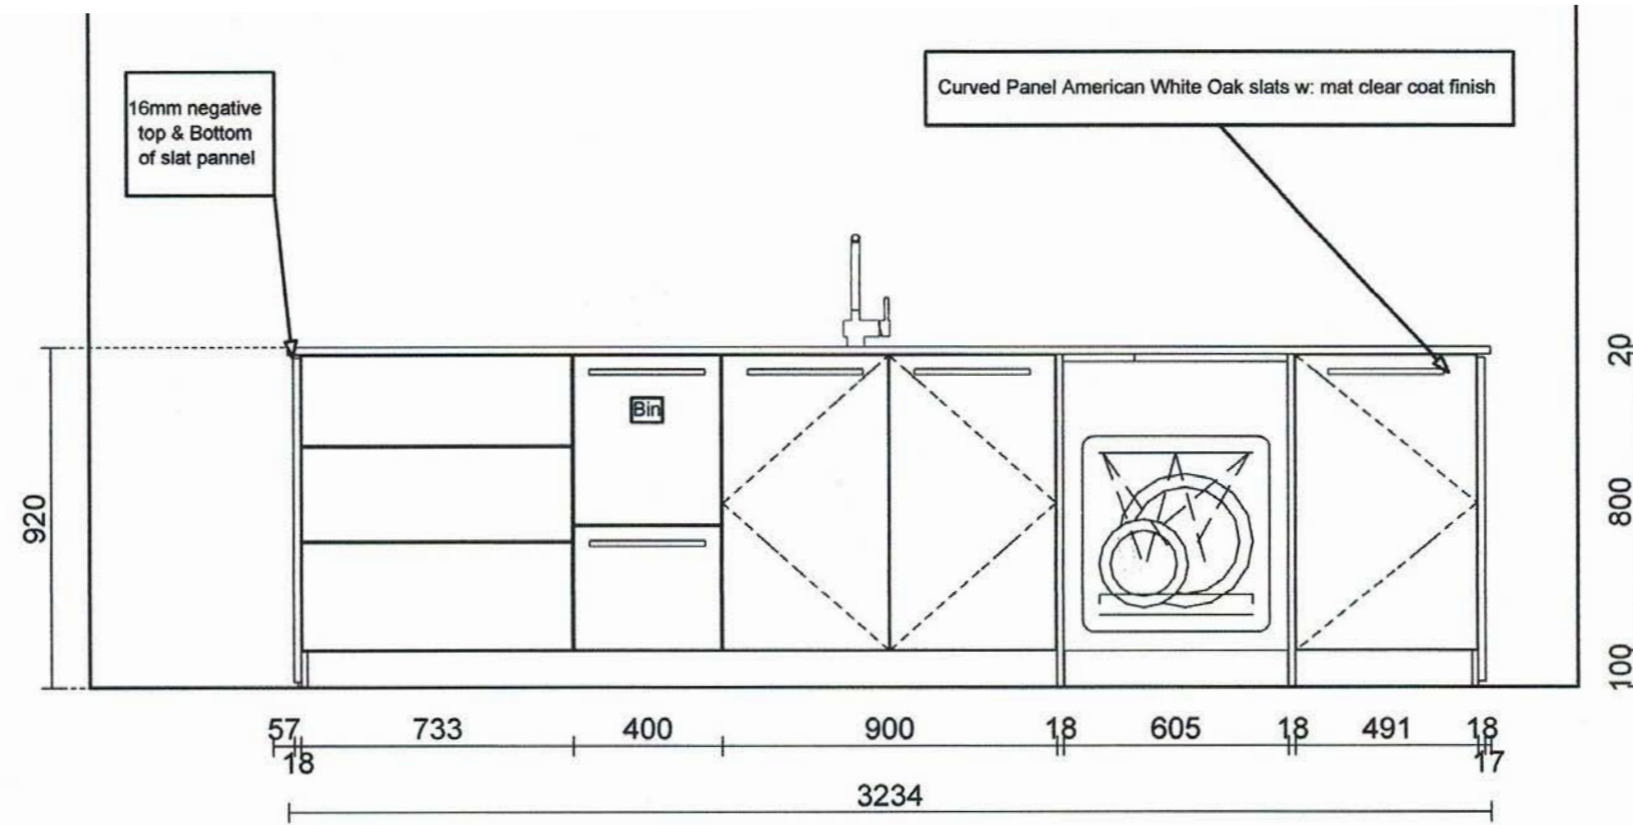

KITCHEN SPECIFICATIONS
 CABINETS: 18mm Melteca Seal Grey, Satin
 ISLAND PANELS: Sage American White Oak Curved Slat Panel
 BENCHTOPS: 20mm Trendstone Engineered Stone
 Stellar Range TBC
 BOWL: Acero DV206 S/S Double Bowl, undermounted. Overall size 760mm
 TAPWARE: Owner Supply TBC
 HANDLES: Shadowrail Drawers. Finger Pull Opening Wall.
 SPLASHBACK: 20mm Trendstone Engineered Stone
 Stellar Range TBC