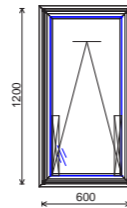

11

W11 - BED 1 1
SUITE : Southern41™
FRAME : Standard Frame
FRAME COLOUR : To be advised Group 1
FLASHING : 70mm Head Flashing - 999070/71
TRIM SIZE : 2415mm x 3315mm
Total Vert Clearance: 15mm
Total Horz Clearance: 15mm
WIND ZONE : High
LINER : H3 Paint Quality Pine 19mm Thick Architraved Mitre Cut
GLASS : 04LBLE114BK04CLFLT
UNIT WEIGHT : 63.94 kg
WAZZ COMPONENTS : 40mm Support Bar
WALL THICKNESS : 160
SILL LINER : TRUE
SL FRAME : FLAT
BEADED PANEL : FALSE
COVER TRIM : SQUARE
TRACK FINISH : BLACK
HEIGHT FROM FLOOR : 0

COMMENTS: LOW-E XCEL GLASS DOUBLE GLAZED
RESTRICTOR STAYS

INCLUDES SWISH SELF CLOSE
AND LATCHING MECHANISM

- 1 x Comp to be advised (COMP30_TBA) Malta Pin SD 35 LG D 34/34 CT COLOURS M82441P
- 2 x Comp to be advised (COMP30_TBA) Malta Helix Seal Fast.LP LH COLOURS
- 2 x Comp to be advised (COMP30_TBA) Malta Helix Seal Fast.LP RH COLOURS
- 2 x Mill Finish Component Stays Restrictor 130 S/Steel MSTP013

12

W12 - BED 2 1
SUITE : Southern41™
FRAME : Standard Frame
FRAME COLOUR : To be advised Group 1
FLASHING : 70mm Head Flashing - 999070/71
TRIM SIZE : 2415mm x 2115mm
Total Vert Clearance: 15mm
Total Horz Clearance: 15mm
WIND ZONE : High
LINER : H3 Paint Quality Pine 19mm Thick Architraved Mitre Cut
GLASS : 04LBLE114BK04CLFLT
UNIT WEIGHT : 127.05 kg
WAZZ COMPONENTS : 40mm Support Bar
WALL THICKNESS : 160
SILL LINER : TRUE
SL FRAME : FLAT
BEADED PANEL : TRUE
COVER TRIM : SQUARE
TRACK FINISH : BLACK
HEIGHT FROM FLOOR : 0

COMMENTS: LOW-E XCEL GLASS DOUBLE GLAZED

- 1 x Comp to be advised (COMP30_TBA) Malta Pin SD 35 LG D 34/34 CT COLOURS M82441P

13