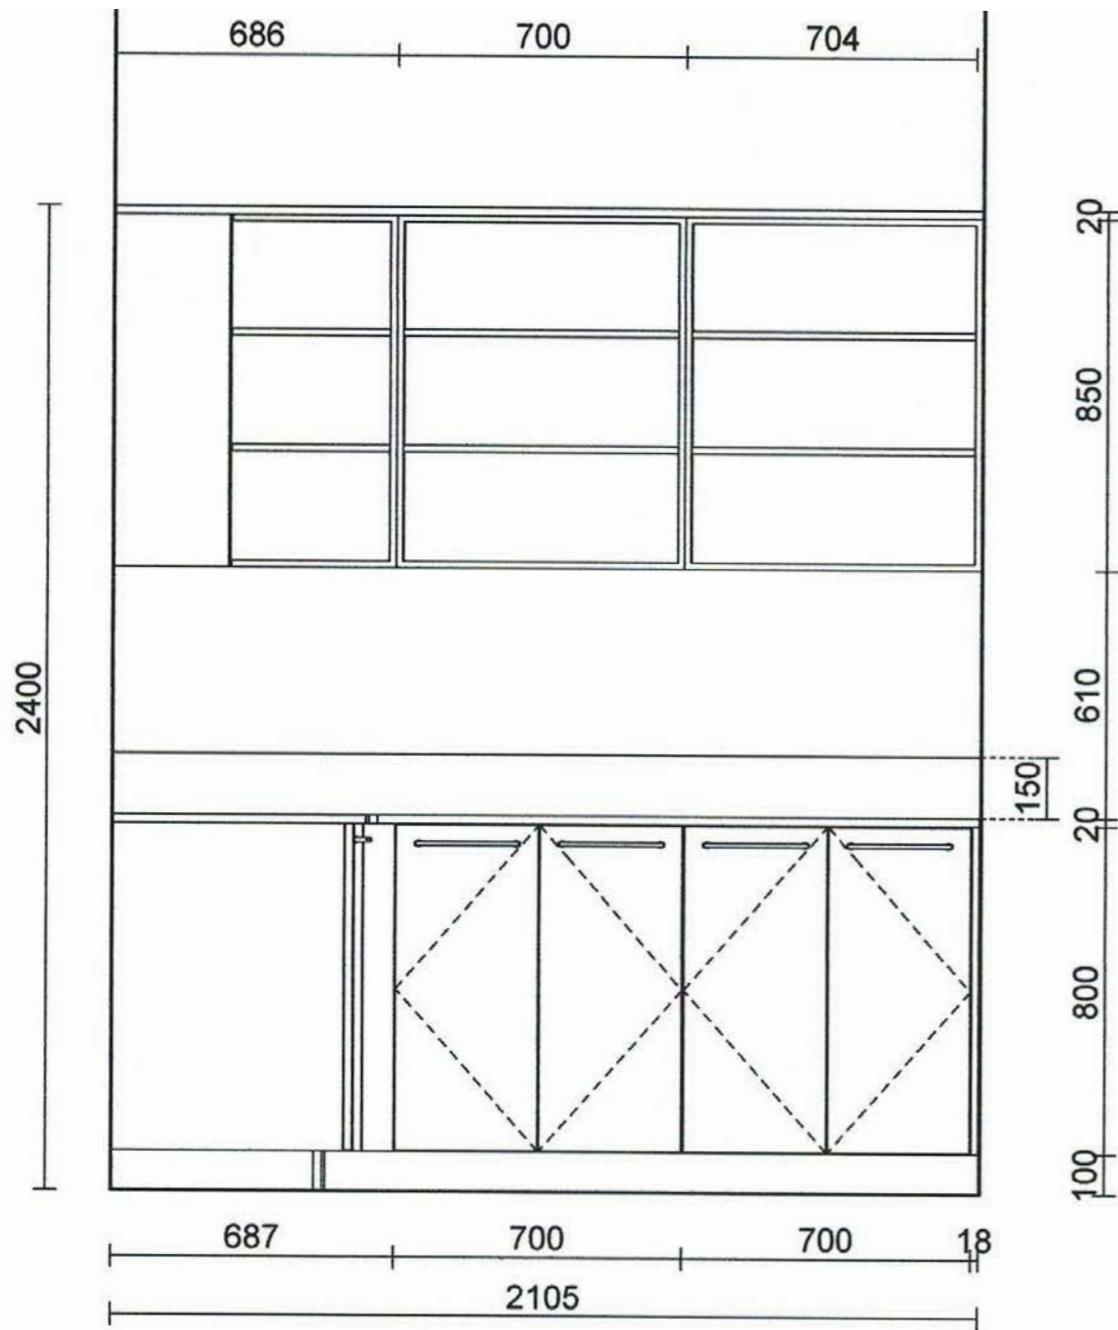

SCULLERY SPECIFICATIONS
CABINETRY: 18mm Melteca Seal Grey - Colour/Finish TBC
BENCHTOPS: 20mm Trendstone Engineered Stone
Stellar Range TBC
TAPWARE: Owner Supply TBC
HANDLES: Appliance Pull Handles to base units
SPLASHBACK: 20mm Trendstone Engineered Stone
Stellar Range TBC