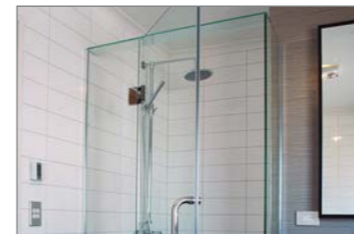

GLASS SHOWERS

Sharpeye
Frameless 10mm Toughened Glass 1980mm