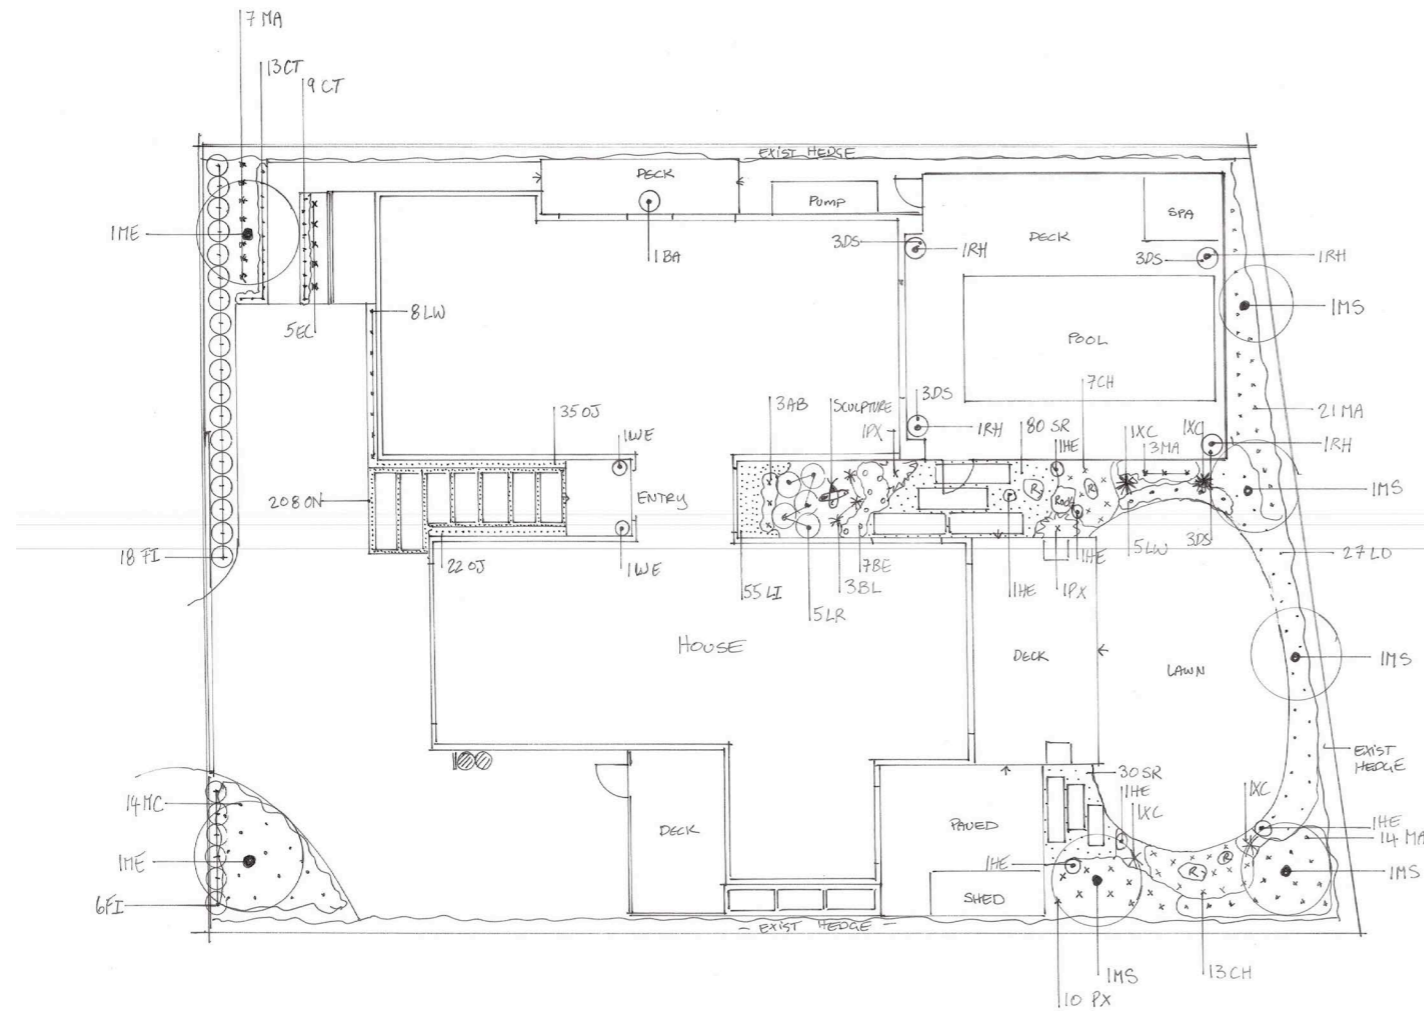

CODE	BOTANICAL NAME	COMMON NAME	GRADE	QTY	SPACINGS	NOTES
AB	ASPLENIUM BULBIFERUM.	HEN AND CHICKEN FERNS	PB3	3	500MM	ATTRACTIVE NATIVE FERN, LIME GREEN & GOOD IN SHADED SPOTS
BA	BALOSKIAN TETRAPHYLLUM	RESTIO	POT	1	-	TOUGH AND BEACHY REED FOR POTS AND FULL SUN
BE	BERGENIA BRESS WHITE	ELEPHANTS EARS	2LTR	7	250MM	LOW GROWING FOR SHADE, LUSH ROUND LEAVES TO 200MM HT
BL	BLECHNIUM SILVER LADY	DWARF FERN	PB5	3	700MM	STRIKING FERN FOR SEMI SHADE, LIME GREEN AND TIDY
CH	CHIONOCHLOA FLAVICANS	MINIATURE TOI TOI	2LTR	20	600MM	TOI TOI, BEACHY COASTAL LOOK LOVELY PLUMES, 600MM HEIGHT
CT	CAREX TESTACEA	COASTAL TUSSOCK	2LTR	9	400MM	DEEP REDDISH TUSSOCK, TOUGH
DS	DICHONDRA SILVER FALLS	SILVER FALLS	1LTR	12	POTS	PLANT 3 IN EACH POT, SILVERY BEACHY GROUNDCOVER THAT DRIPS OVER POTS
EC	ELEGIA CAPENSIS OR COROKIA HEDGING	RESTIO	10LTR	5	-	TALL TO 1.2 MTRS, TALL ATTRACTIVE STEMS, COASTAL VIBE
FI	FICUS TUFFI HEDGING	FICUS	12LTR	22	700MM	CLIP AS A HEDGE TO REQUIRED HEIGHT
HE	HEBE EMERALD GEM OR KUNZEA LITTLE FOX	HEBE	3LTR	6	300MM	MOUNDED BALLS TO 300MM, TOUGH NATIVE AND LIME GREEN
LI	LIRIOPE MONROES WHITE	LILYTURF	TUBES	55	150MM	DARK GREEN GRASSLIKE PLANT FOR SHADE, WHITE FLOWERS
LO	LOMANDRA LIME TUFF	TUSSOCK	PB3	27	700MM	GRASSES, TOUGH AND LIME GREEN, GREAT MASS PLANTED
LR	LIGULARIA RENIFORMIS	TRACTOR SEAT	2LTR	5	900MM	PLANT FOR SEMI SHADE, DAMP TO WET AREAS
LW	LOMANDRA WHITE SANDS	LOMANDRA	13	700MM	-	STRIKING BLEACHED BEACHY LOOKING TUSSOCK
MA	MUEHLENBECKIA ASTONII	SHRUBBY TOROTORO	2LTR	45	700MM	FAB NATIVE WITH RUSTY RED BRANCHES, CLIPS WELL INTO MOUNDS, TOUGH AND COASTAL
MC	MUEHLENBECKIA COMPLEXA	POHUEHUE	2LTR	14	1000MM	NATIVE COASTAL GROUNDCOVER THAT GROWS ANYWHERE, CLIP AS A BEACHY MOUNDED SAND DUNE
ME	METROSIDEROS MAORI PRINCESS OR TITOKI	POHUTUKAWA	PB95	2	-	STRIKING COASTAL TREE TO 5 MTRS, CAN BE CLIPPED TO SHAPE
MS	METROSIDEROS SCARLET PIMPINEL OR SWAP FOR TITOKI OR KARAKA (CLIPPED)	DWARF POHUTUKAWA	PB95	5	-	SMALL TREE TO 3 MTRS WITH RED FLOWERS IN SPRING, KEEP CLIPPED TO SHAPE AND AWAY FROM POOL
OJ	OPHIPOGON JAPONICUS	MONDO GRASS	TUBES	57	150MM	DARK GREEN GRASSLIKE PLANT FOR TOUGH SPOTS, GROWS TO 250MM
ON	OPHIPOGON NANA	MINIATURE MONDO GRASS	TUBES	208	100MM	PLANT BETWEEN PAVERS, TINY AND ONLY GROWS 50-80MM HEIGHT
PX	PHILODENDRON XANADU	-	5LTR	12	800MM	LARGE LUSH LEAVES, LIME GREEN AND GREAT IN TOUGH SPOTS
RH	RHOPELOSTYLIS KERMADEC	NIKAU/ KERMADEC	PB40	4	POTS	PLANT INTO LARGE FEATURED POTS FOR VERTICAL STRUCTURE IN POOL AREA
SR	SELLIERA RADICANS	-	2LTR	110	300MM	NATIVE COASTAL GROUNDCOVER, LIME GREEN AND BEACHY
WE	WESTRINGIA GREY BOX	GREY BOX BALLS	5LTR	2	POTS	CLIP AS BALLS IN POTS ON EACH SIDE OF FRONT DOOR
XC	XERONEMA CALLISTEMUM OR PHORMIUM GREEN DWARF	POOR KNIGHTS LILY	PB12	4	-	STRIKING COASTAL FLAX LIKE PLANT WITH RED FLOWERS AFTER MANY YEARS

JOE ALLEN
14 TIAKI LANE
MATAKANA
LOT 15 DP 565408
VERSION: DECEMBER 17, 2024 12:58 PM

THE RODNEY GROUP
1 SHAMROCK DRIVE, KUMEU
0800 RODNEY
WWW.THERODNEYGROUP.CO.NZ