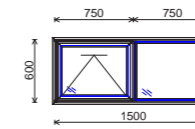

W17 - BATHROOM 1
SUITE : Southern41™
FRAME : Standard Frame
FRAME COLOUR : To be advised Group 1
FLASHING : 70mm Head Flashing - 999070/71
TRIM SIZE : 615mm x 1515mm
Total Vert Clearance: 15mm
Total Horz Clearance: 15mm
WIND ZONE : High
LINER : H3 Paint Quality Pine 19mm Thick Architraved Mitre Cut
GLASS : 04LBLE12BK06CLTOL
UNIT WEIGHT : 26.08 kg
WAZZ COMPONENTS : 40mm Support Bar
WALL THICKNESS : 160
SILL LINER : TRUE
HEIGHT FROM FLOOR : 1800

COMMENTS: OPALUCENT / LOW-E XCEL GLASS DOUBLE GLAZED

- 1 x Comp to be advised (COMP30_TBA) Malta Helix Seal Fast.DT LH COLOURS
- 1 x Comp to be advised (COMP30_TBA) Malta Helix Seal Fast.DT RH COLOURS