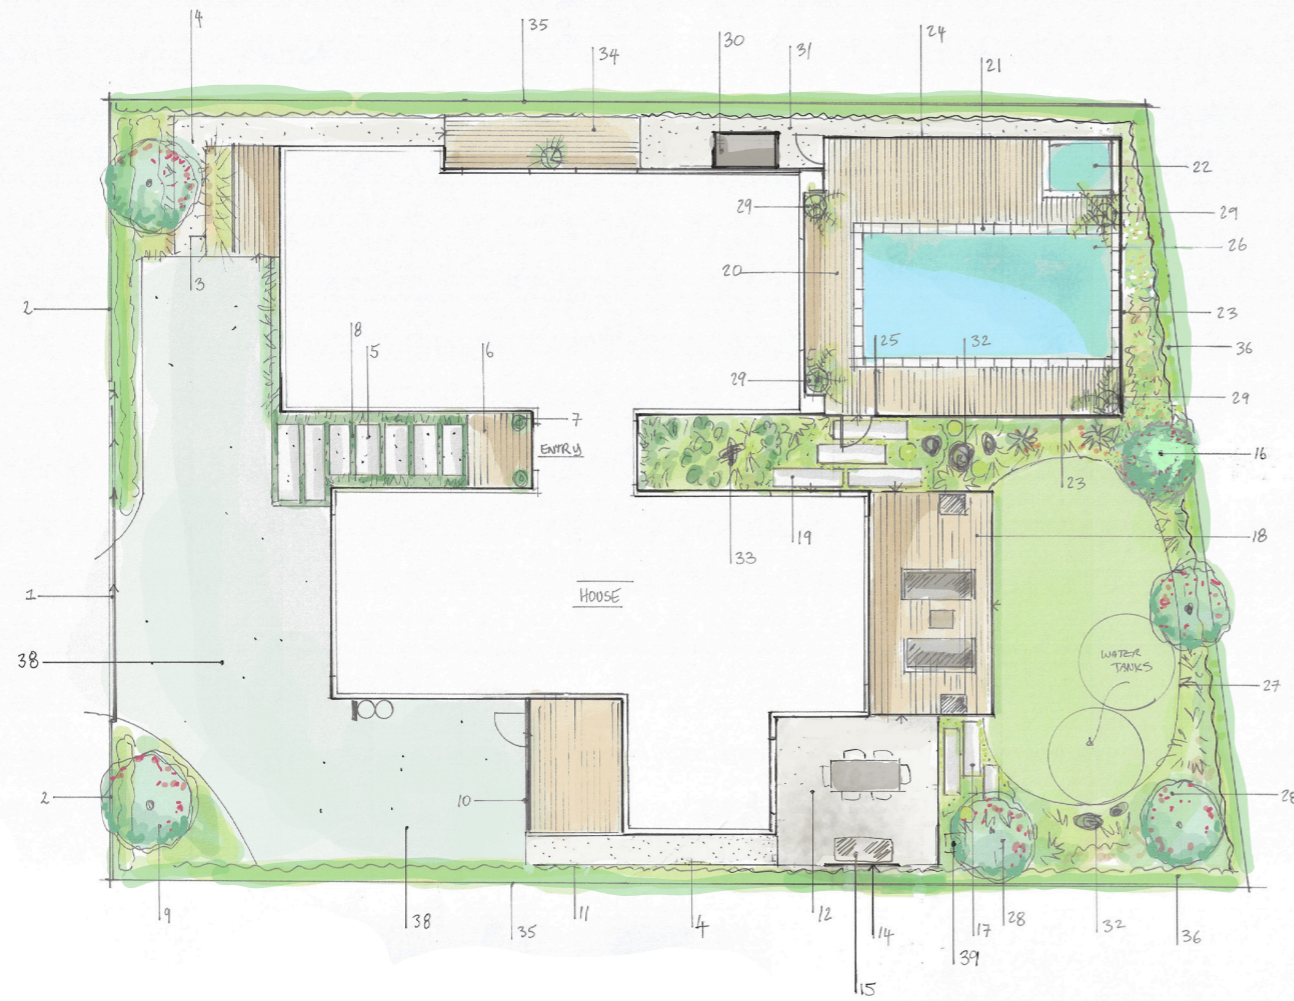

NOTES

1. SLIDING GATE, IN BLACK ALUMINIUM, BOUNDARYLINE DURAPANEL AXIS, 1200MM HEIGHT
2. BLACK STEEL FENCING, BOUNDARYLINE DURAPANEL AXIS, 1200MM HEIGHT
3. STEEL OR TIMBER EDGED PATH AT PATH AND GARDEN LEVEL
4. PATH IN WAIKATO FLECK SMALL GRADE ON COMPACTED BASE
5. CONCRETE INSTU STEPPING STONES, BOXED AND POURED, ATLAS CONCRETE/ LONGBURN IN EXPOSED AGGREGATE CONCRETE
6. DECKING PLATFORM AT FFL AT FRONT DOOR
7. 2 X 500MM WHITE POTS, 700MM HEIGHT ON EACH SIDE OF FRONT DOOR
8. ALLOW FOR 100MM GAPS FOR SOIL AND PLANTS, PLANTING THE MINIATURE MONDO 30MM DOWN FROM TOP OF PAVER
9. MOUND THIS AREA TO 500MM OR CLIP THE MUEHLLENBECKIA WHICH WILL GROW NATURALLY MOUNDED
10. VERTICAL TIMBER SCREEN AND GATED TO A COVERED SERVICE AREA, SLATS TO TIE IN WITH HOUSE CLADDING
11. DECKING AT FINISHED FLOOR LEVEL, VITEX 140MM DECKING BOARDS
12. POURED CONCRETE PATIO 150MM DOWN FROM FFL, COLOURED CONCRETE IN PETER FELL 155 OR PERMACOLOUR IN THE LITHIUM COLOUR RANGE SMOOTH TROWEL FINISH, PENETRATING SEALER ONLY
13. CONCRETE STRIPS, POURED CONCRETE TO MATCH PATIO CONCRETE, SET IN WAIKATO FLECK SMALL GRADE PEBBLE
14. 1.8MTR HEIGHT FREESTANDING SCREEN FROM BELAIRE, HORIZONTAL SLAT PANEL 15, SLATS 85MM X 25MM, 15MM GAPS IN SLATE GREY OR TITANIA, LENGTH 2410MM
15. BBQ FREESTANDING IN FRONT OF SCREEN
16. TREE TO BE PLANTED 2MTRS FROM POOL FENCE
17. CONCRETE INSTU STEPPING STONES SET IN GROUND/COVER PLANTS LINKING AREAS, MATCH TO CONCRETE PATIO COLOUR, PETER FELL 155, SMOOTH TROWEL FINISH
18. DECKING AT FFL OUT 4 MTRS
19. CONCRETE PLINTH STYLE STEPS THROUGH PLANTING, 150MM DOWN FROM DECK LEVEL, CONCRETE TO MATCH POURED PATIO, SMOOTH TROWEL FINISHED
20. DECKING AT FFL LINKING OVER AND AROUND POOL
21. COPING TILES/ STONES AROUND POOL EDGE, TERRAZZO IN PEARL-WHITE
22. OPTIONAL SPA ON DECK 2 X 2.2M, FREE STANDING
23. GLASS POOL FENCING 1200MM HEIGHT ATTACHED TO SIDE OF RAISED DECK, THIS SIDE
24. BLACK BOUNDARYLINE FENCING ALONG THIS DECK EDGE, DURAPANEL AXIS, 1200MM HEIGHT, 1200MM AWAY FROM BOUNDARY TO COMPLY
25. GLASS POOL GATE OPENS OUTWARDS WITH SELF LOCK
26. 8 X 3.6M POOL, FREEDOM POOLS PLATINUM 8, COLOUR IN ALABASTER
27. STEEL EVEREDGE.CO.NZ TO DEFINE GARDEN AT LAWN LEVEL FOR A CLEAN CURVED LINE
28. MOUNDED AREAS FOR A SAND DUNE EFFECT
29. LARGE 700MM DIAMETER WHITE OR GREY PALM POTS, BIANCA RANGE, CAN PURCHASE FEET TO KEEP OFF DECK AND FOR DRAINAGE
30. POOL PUMP HOUSING ALONG SIDE OF HOUSE /BELAIRE UGLEE 'THE MONSTER' 1960 X 1200 X 1250MM, COLOUR IN TITANIA
31. WAIKATO FLECK PEBBLE ON COMPACTED BASE SIDE ACCESS PATH
32. FEATURED ROCKS, SELECT FROM LOCAL QUARRY IN DIFFERENT SIZES
33. SCULPTURE POSITION APPROX.
34. DECKING OUT FROM BEDROOMS OUT TO HEDGE
35. EXISTING BLACK ALUMINIUM 1.2M HT BOUNDARY FENCING WITH EXISTING HEDGES
36. GROW THESE HEDGES TO 2.8MTRS TO SCREEN OUT NEIGHBOURS
37. POOL COVER SET IN DECK, 8MH POOL AND SPA COVERS, BOSTON BELOW DECK REEL
38. DRIVEWAY CONCRETE IN ATLAS LONGBURN EXPOSED AGGREGATE CONCRETE
39. WATER PUMP LOCATION