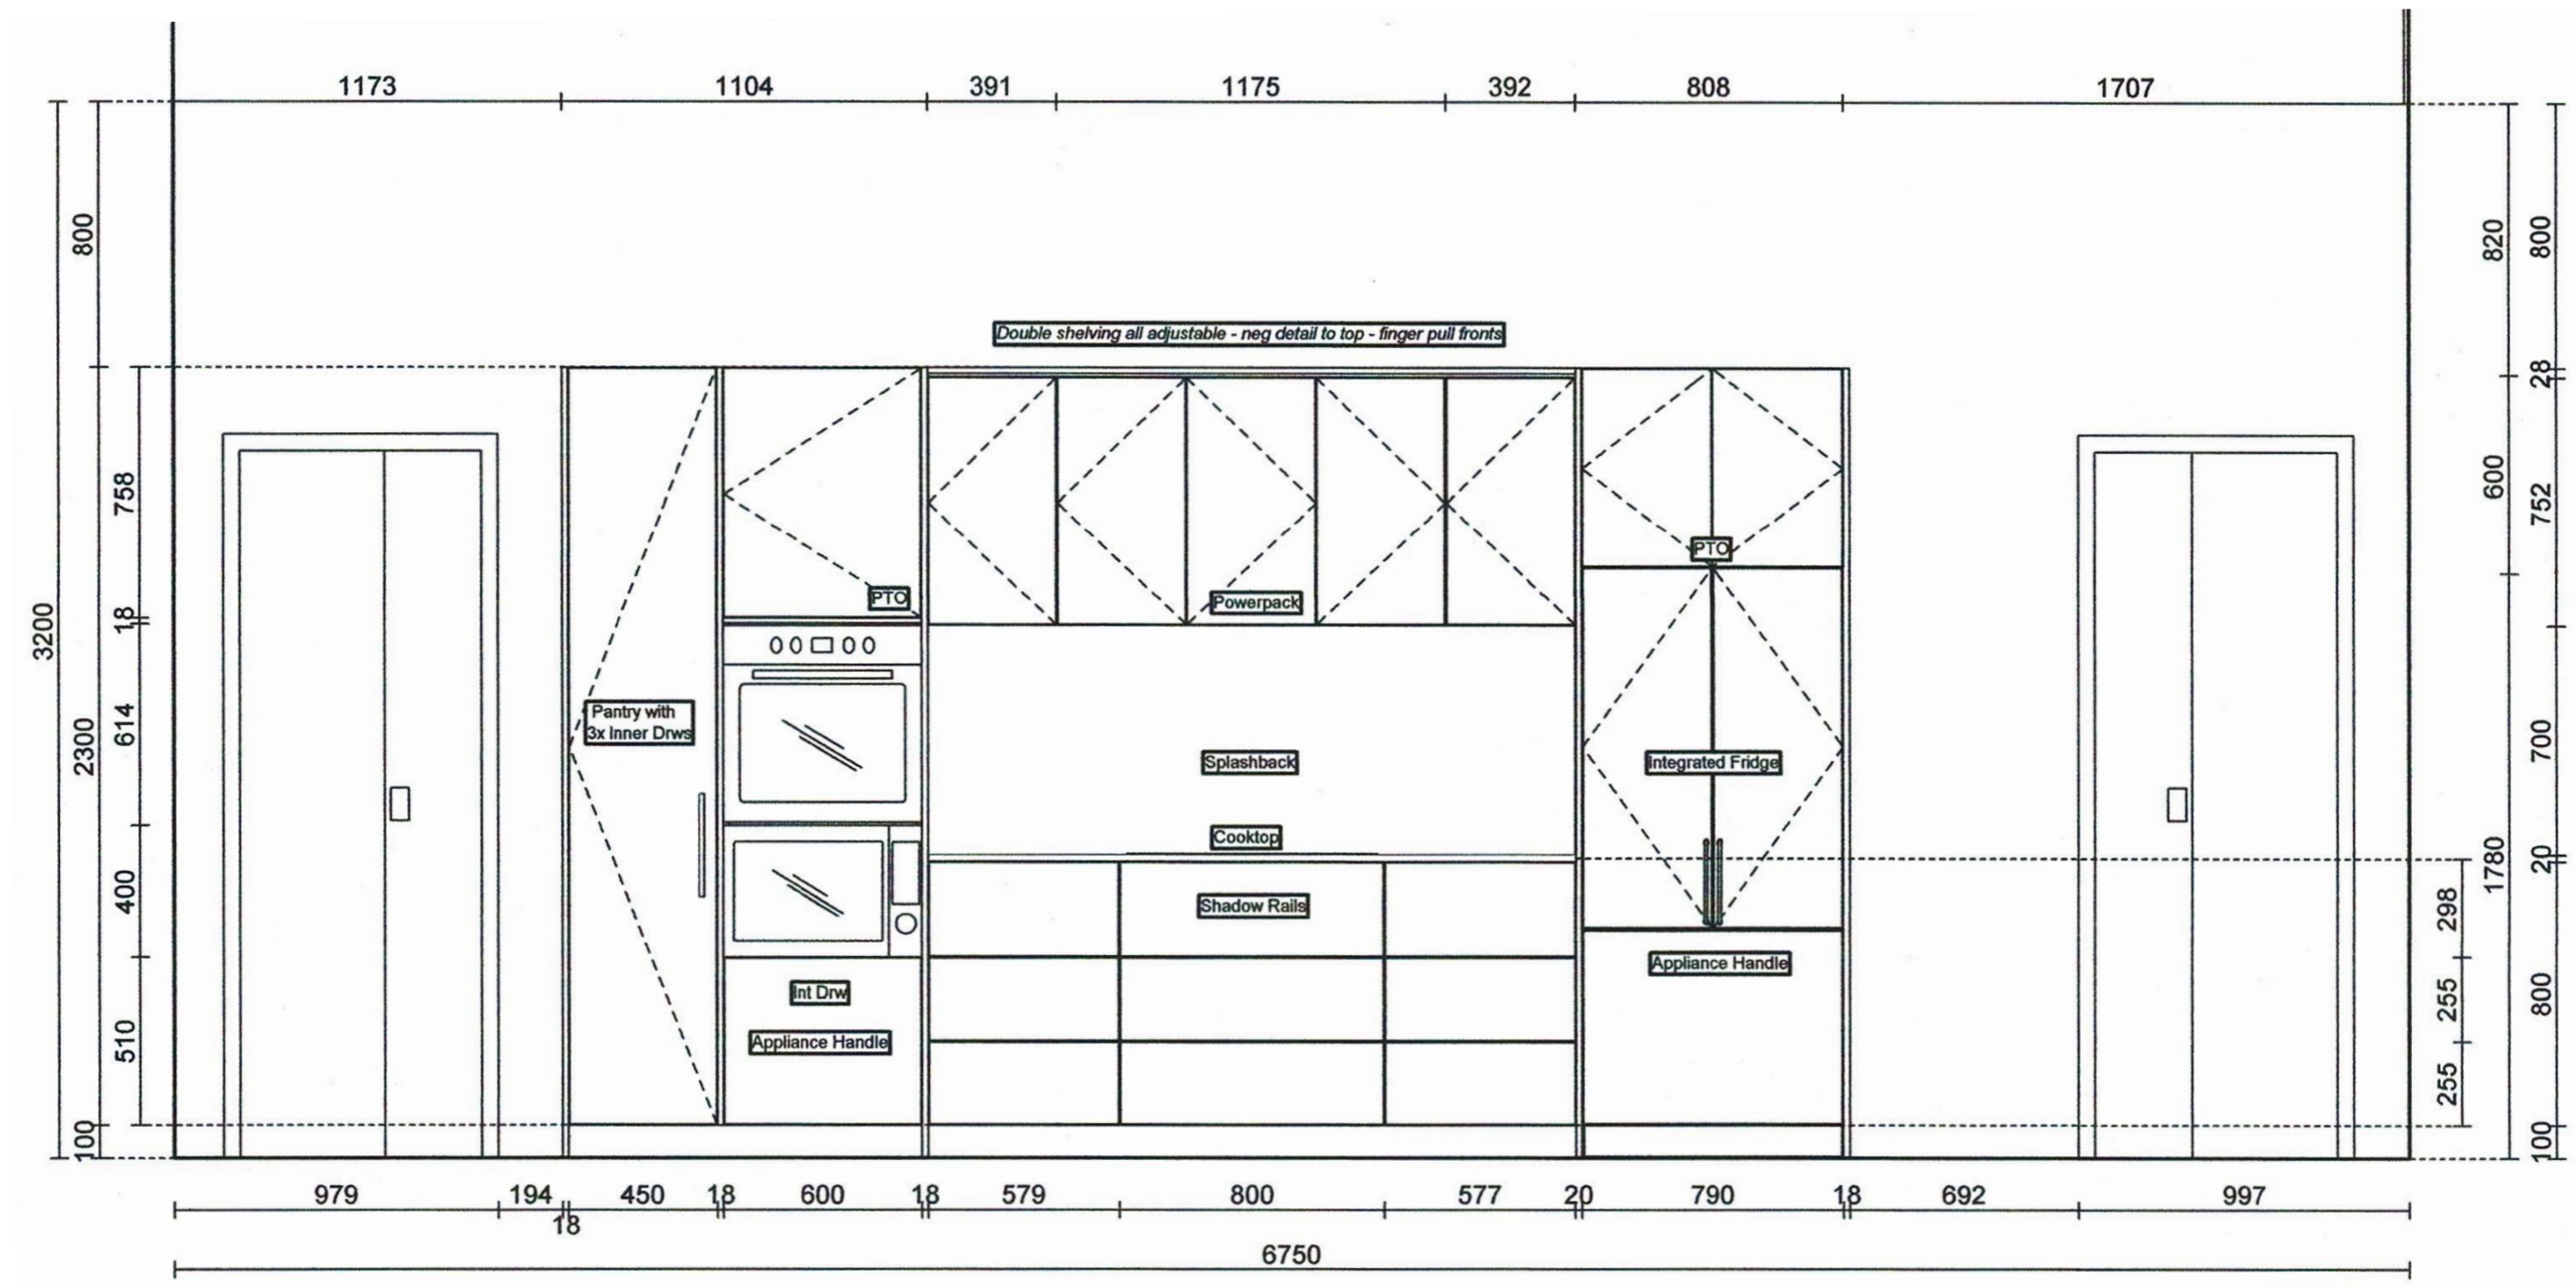

KITCHEN SPECIFICATIONS
 CABINETS: 18mm Melteca Seal Grey, Satin
 ISLAND PANELS: Sage American White Oak Curved Slat Panel
 BENCHTOPS: 20mm Trendstone Engineered Stone
 Stellar Range TBC
 BOWL: Acero DV206 S/S Double Bowl, undermounted. Overall size 760mm
 TAPWARE: Owner Supply TBC
 HANDLES: Shadowrail Drawers. Finger Pull Opening Wall.
 SPLASHBACK: 20mm Trendstone Engineered Stone
 Stellar Range TBC